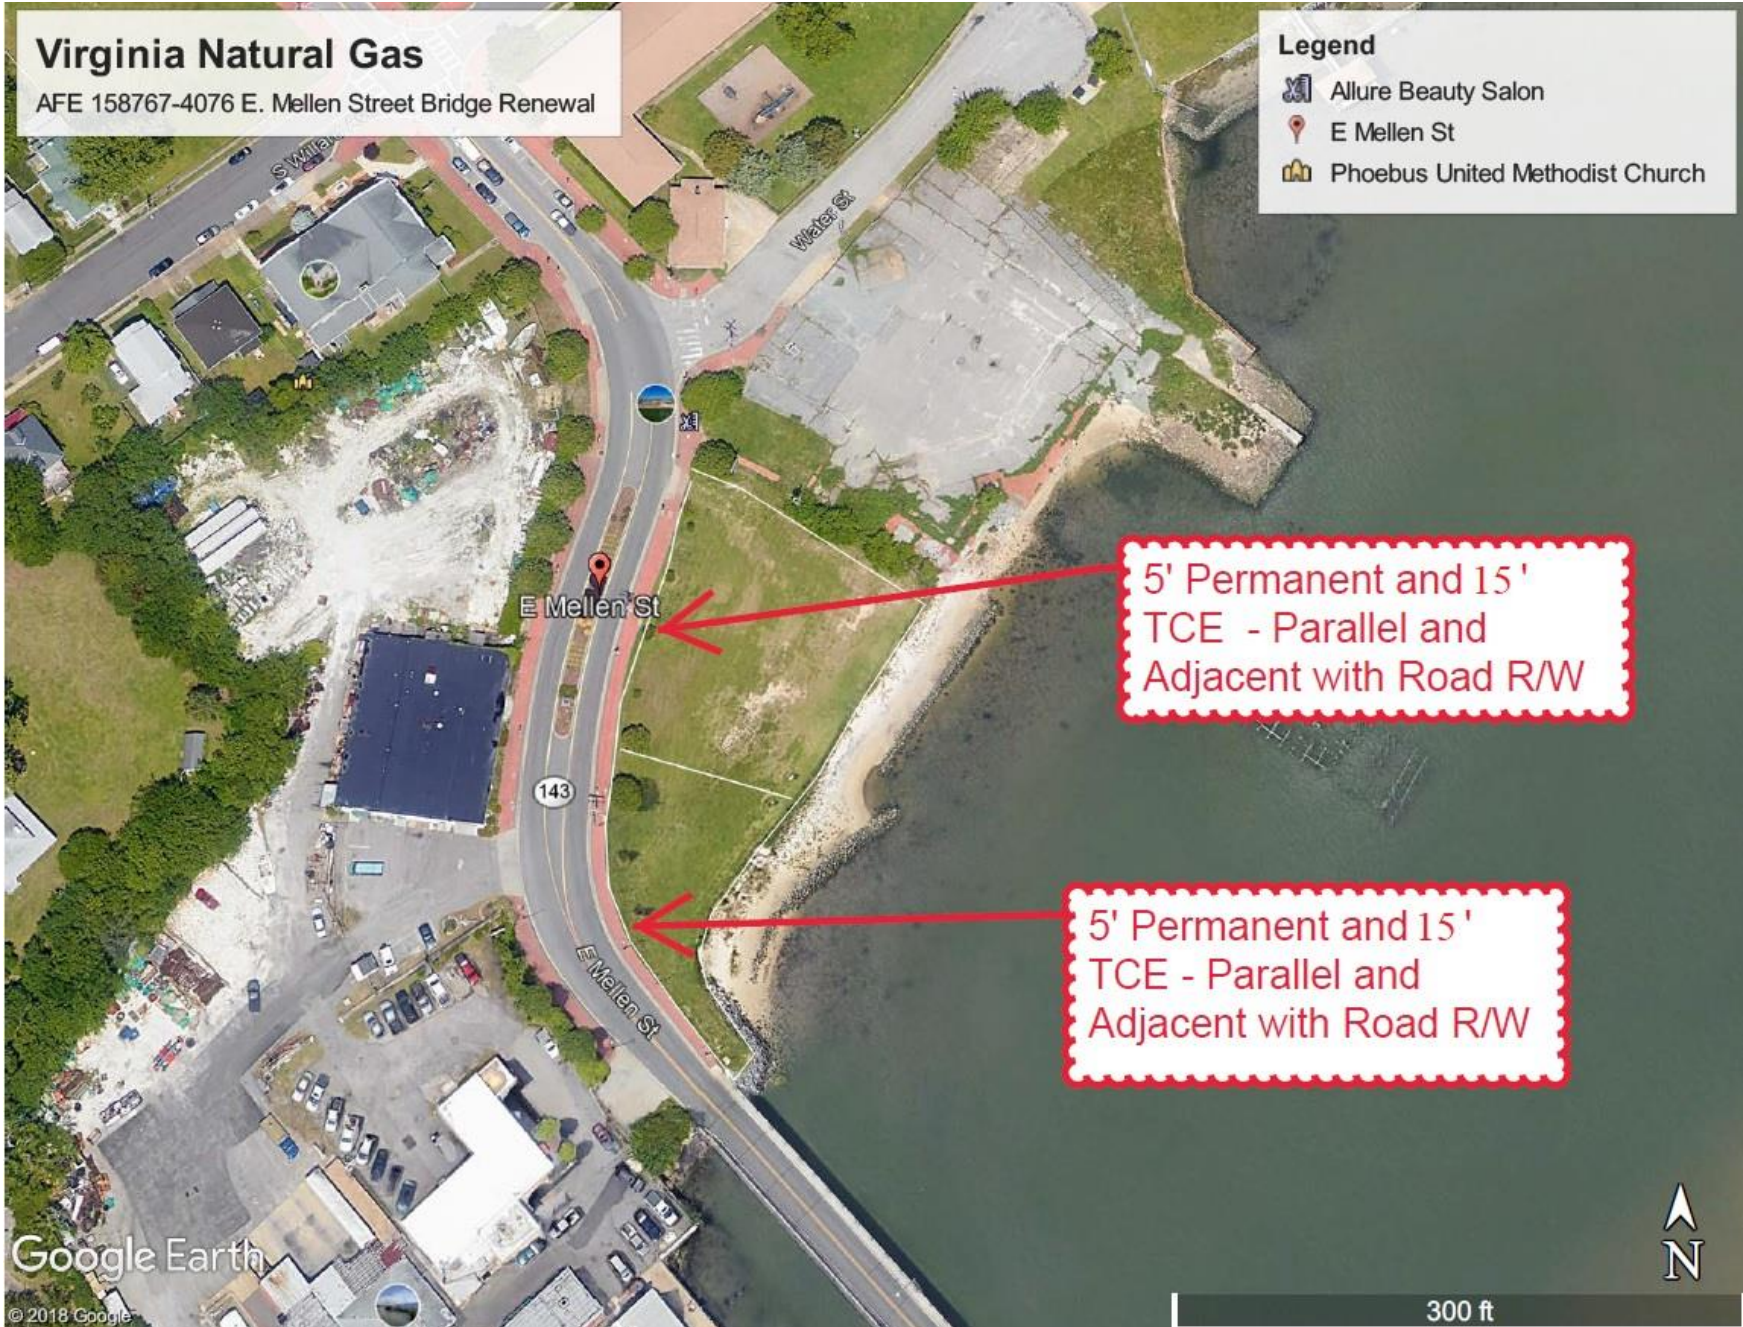

## Legend

-  Allure Beauty Salon
-  E Mellen St
-  Phoebus United Methodist Church

5' Permanent and 15' TCE - Parallel and Adjacent with Road R/W

5' Permanent and 15' TCE - Parallel and Adjacent with Road R/W

300 ft

Google Earth

© 2018 Google