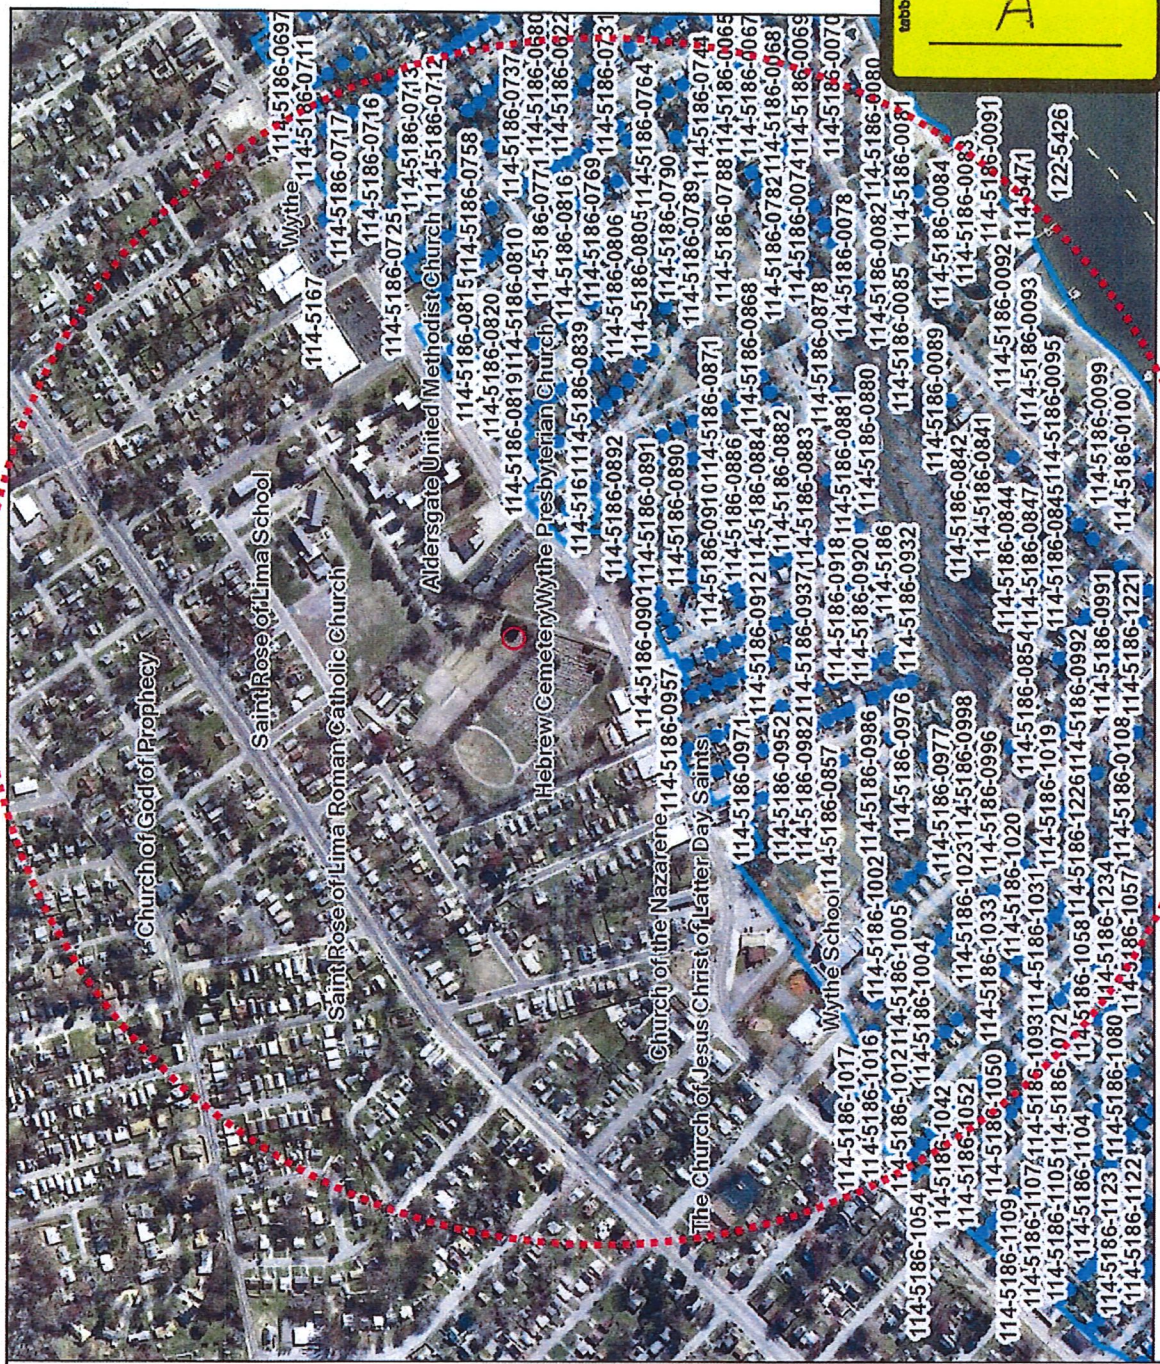

Virginia Dept. of Historic Resources

Virginia Cultural Resource Information System

Legend

- Architecture Labels
- Architecture Points
- Historic Districts
- USGS GIS Place names
- County Boundaries

APE

Feet

Title:

Date: 9/13/2017

DISCLAIMER: Records of the Virginia Department of Historic Resources (DHR) have been gathered over many years from a variety of sources and the representation depicted is a cumulative view of field observations over time and may not reflect current ground conditions. The map is for general information purposes and is not intended for engineering, legal or other site-specific uses. Map may contain errors and is provided "as-is". More information is available in the DHR Archives located at DHR's Richmond office.

Notice if AE sites: Locations of archaeological sites may be sensitive to the National Historic Preservation Act (NHPA), and the Archaeological Resources Protection Act (ARPA) and Code of Virginia §2.2-3705.7 (10). Release of precise locations may threaten archaeological sites and historic resources.