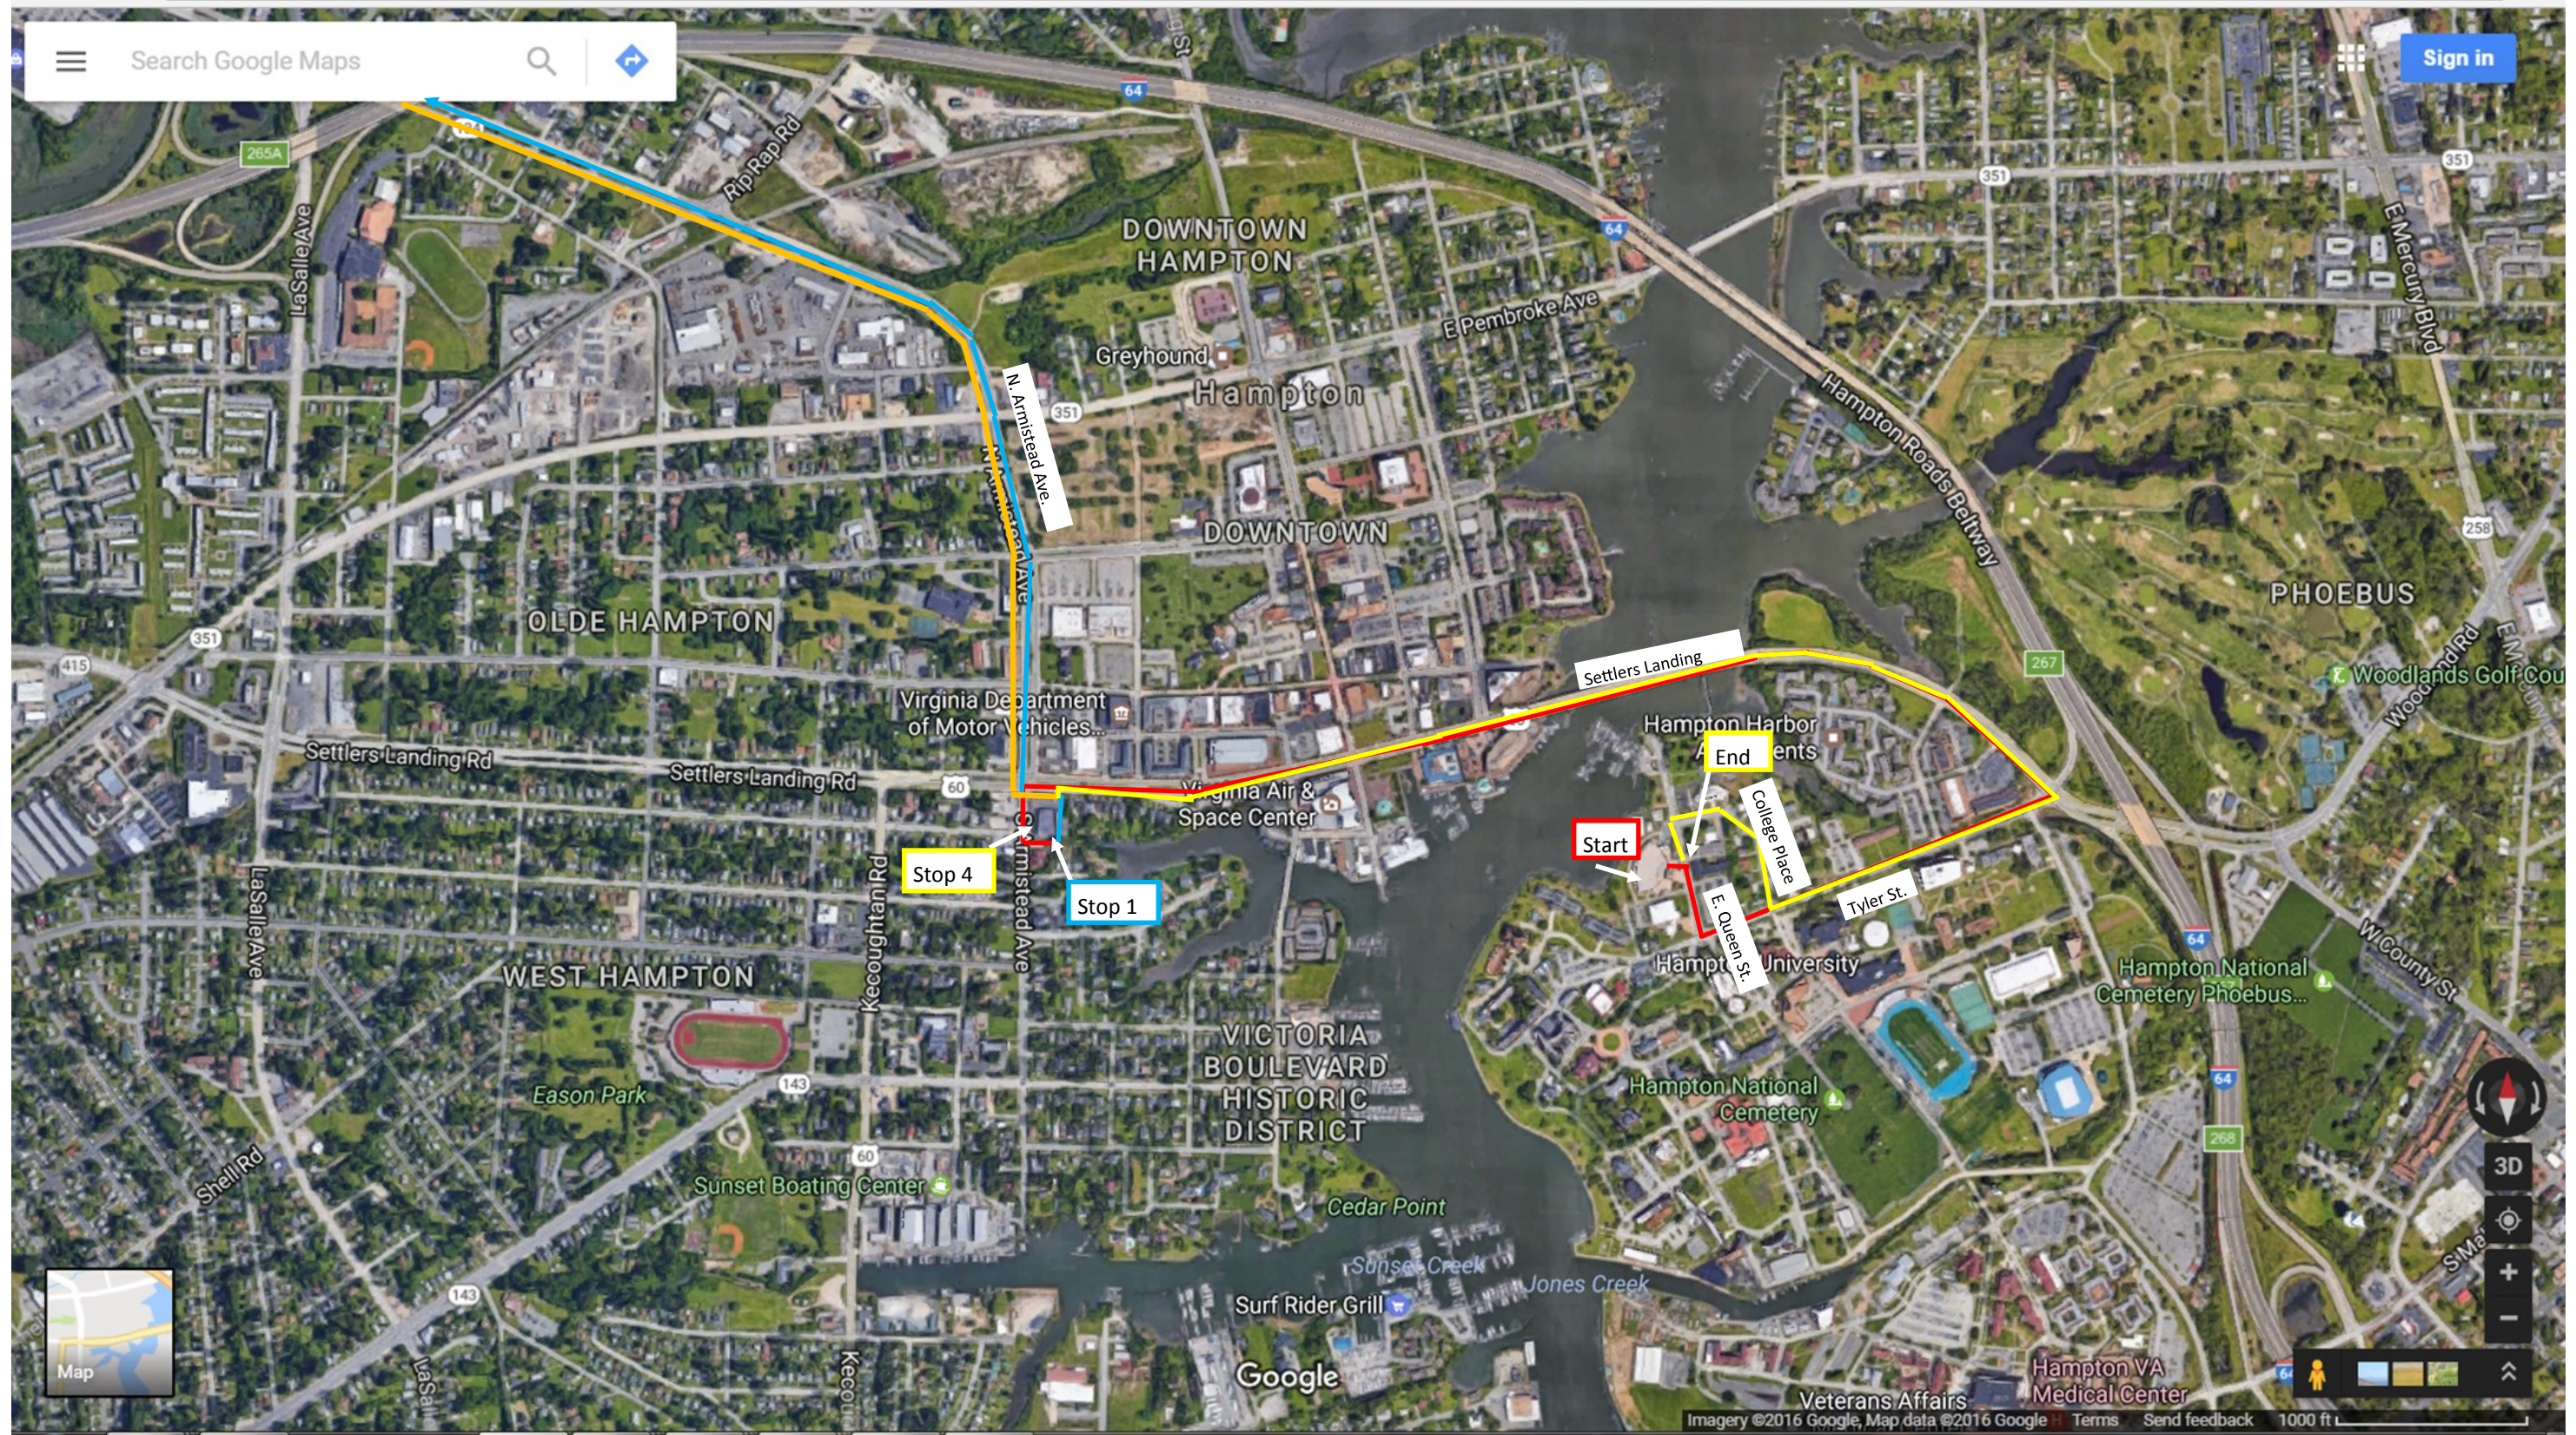

Search Google Maps

Sign in

Map navigation controls including a compass, 3D view toggle, and zoom in (+) and zoom out (-) buttons.