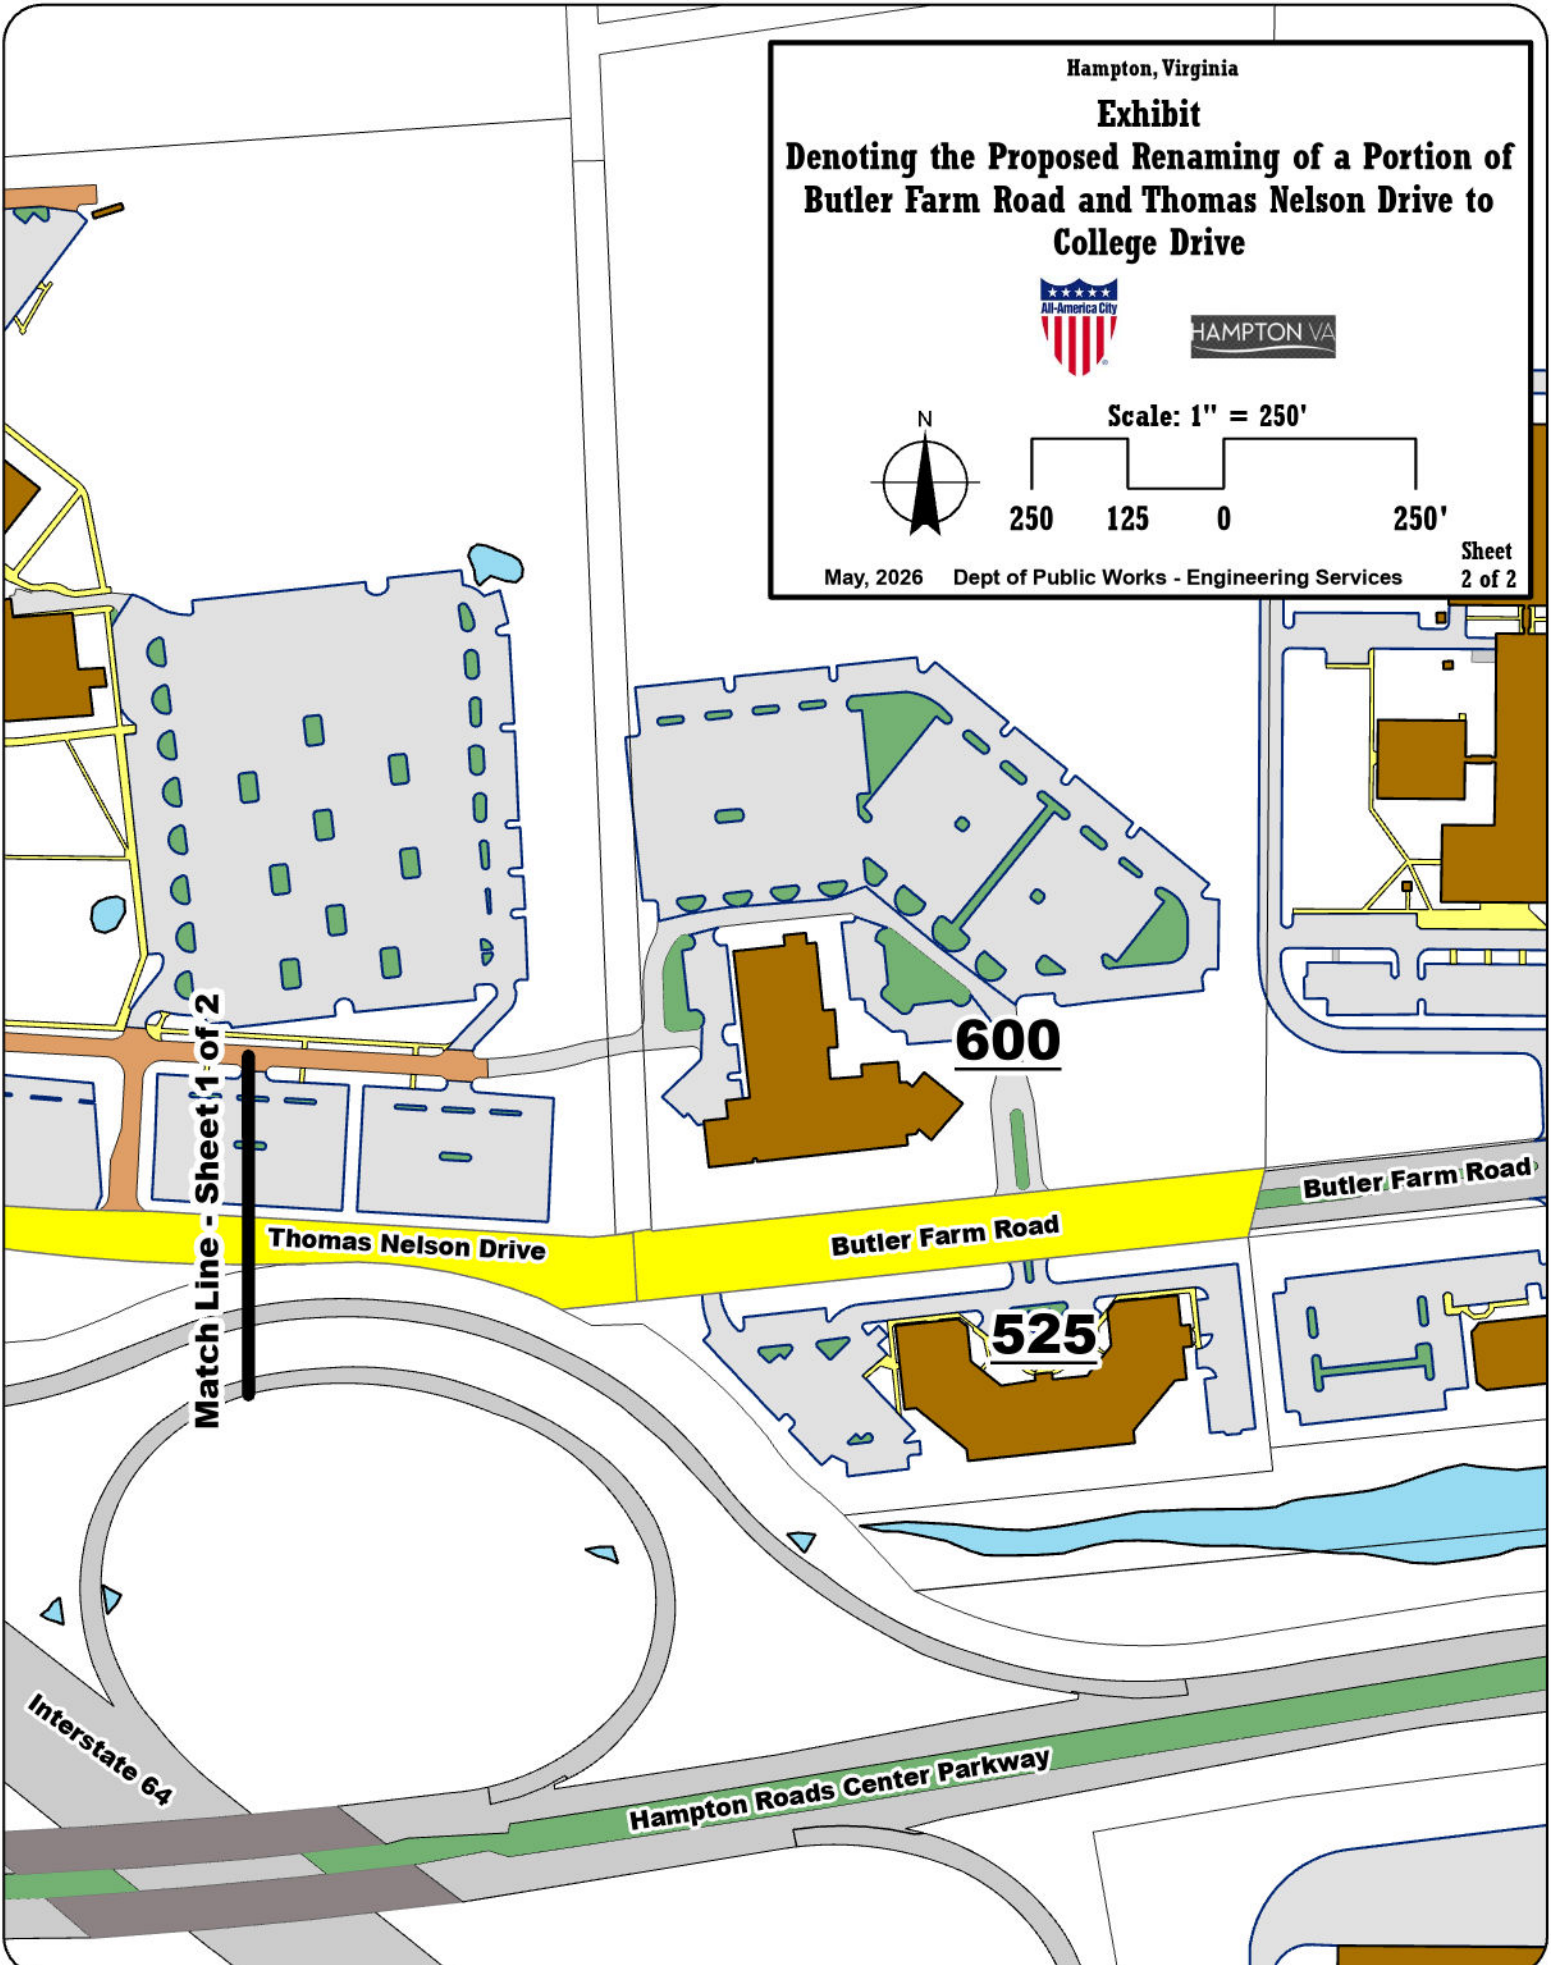

Hampton, Virginia

Exhibit Denoting the Proposed Renaming of a Portion of Butler Farm Road and Thomas Nelson Drive to College Drive

Scale: 1" = 250'

May, 2026 Dept of Public Works - Engineering Services

Sheet
1 of 2

Interstate 64

Thomas Nelson Drive

Hastings Drive

99

98

Interstate 64

Hampton Roads Center Parkway

Match Line - Sheet 2 of 2

Hampton, Virginia

Exhibit

**Denoting the Proposed Renaming of a Portion of
Butler Farm Road and Thomas Nelson Drive to
College Drive**

Scale: 1" = 250'

May, 2026 Dept of Public Works - Engineering Services

Sheet
2 of 2

Match Line - Sheet 1 of 2

Thomas Nelson Drive

Butler Farm Road

Butler Farm Road

Hampton Roads Center Parkway

Interstate 64

600