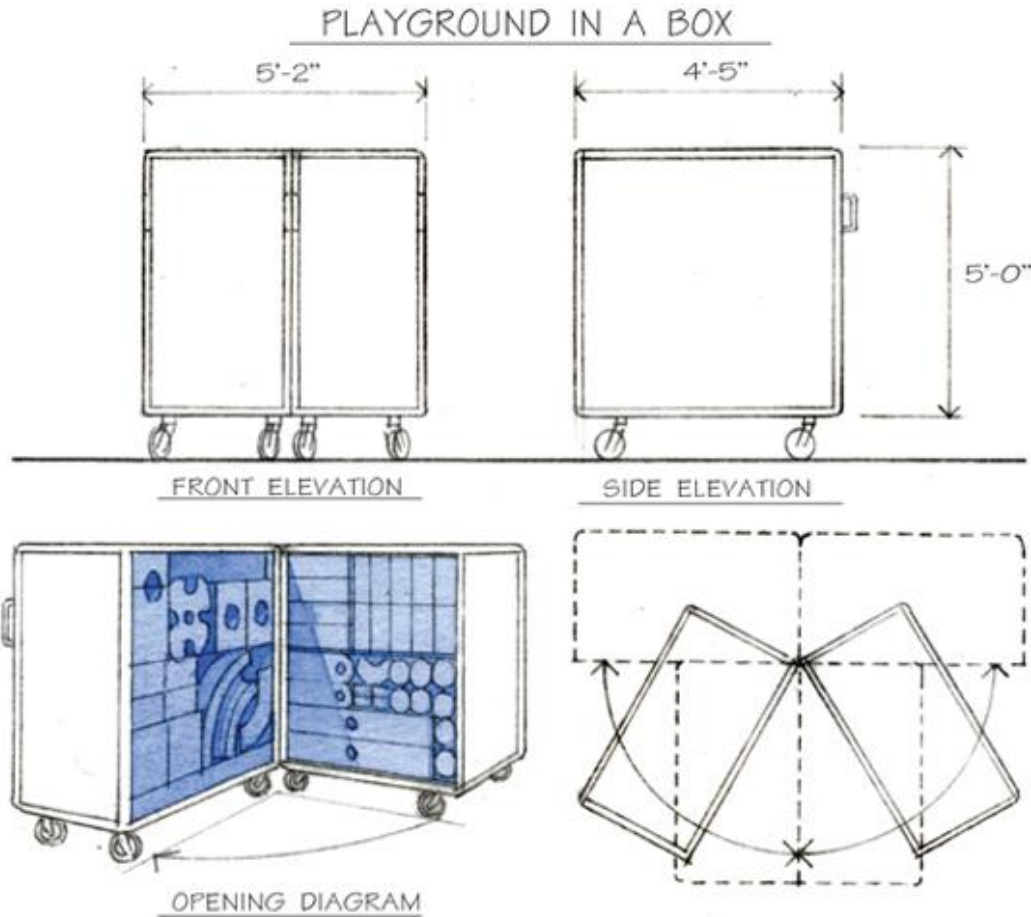

Imagination Playground

Introduction

Imagination Playground is an innovative playground equipment system that transforms any space — schools, children's museums, parks and recreation, daycare centers, camps, hospitals, churches — into a play space that encourages learning, social development, movement, and above all fun. ¹

2

Concept

Imagination Playground was conceived and designed by award-winning architect David Rockwell, who was inspired by watching his own children play. In creating the Imagination Playground — a playground with lots of loose parts for children to create their own play spaces — Rockwell realized that many of the elements with the greatest value to children were inexpensive and portable.

¹ <http://www.imaginationplayground.com/product/index.html>

² <http://www.imaginationplayground.com/mission/index.html>

Cost

Imagination Playground blocks are sold in sets suitable for a variety of outdoor and indoor sites, offering a cost-effective way to give children of multiple ages access to productive play. The basic starter set is the 105-piece Classic Block Set which is currently discounted \$1000. 46-piece add-on sets of Angles and Curves are also available. Each set is available in a box, cart, or "drag bags" for mobility at additional costs.