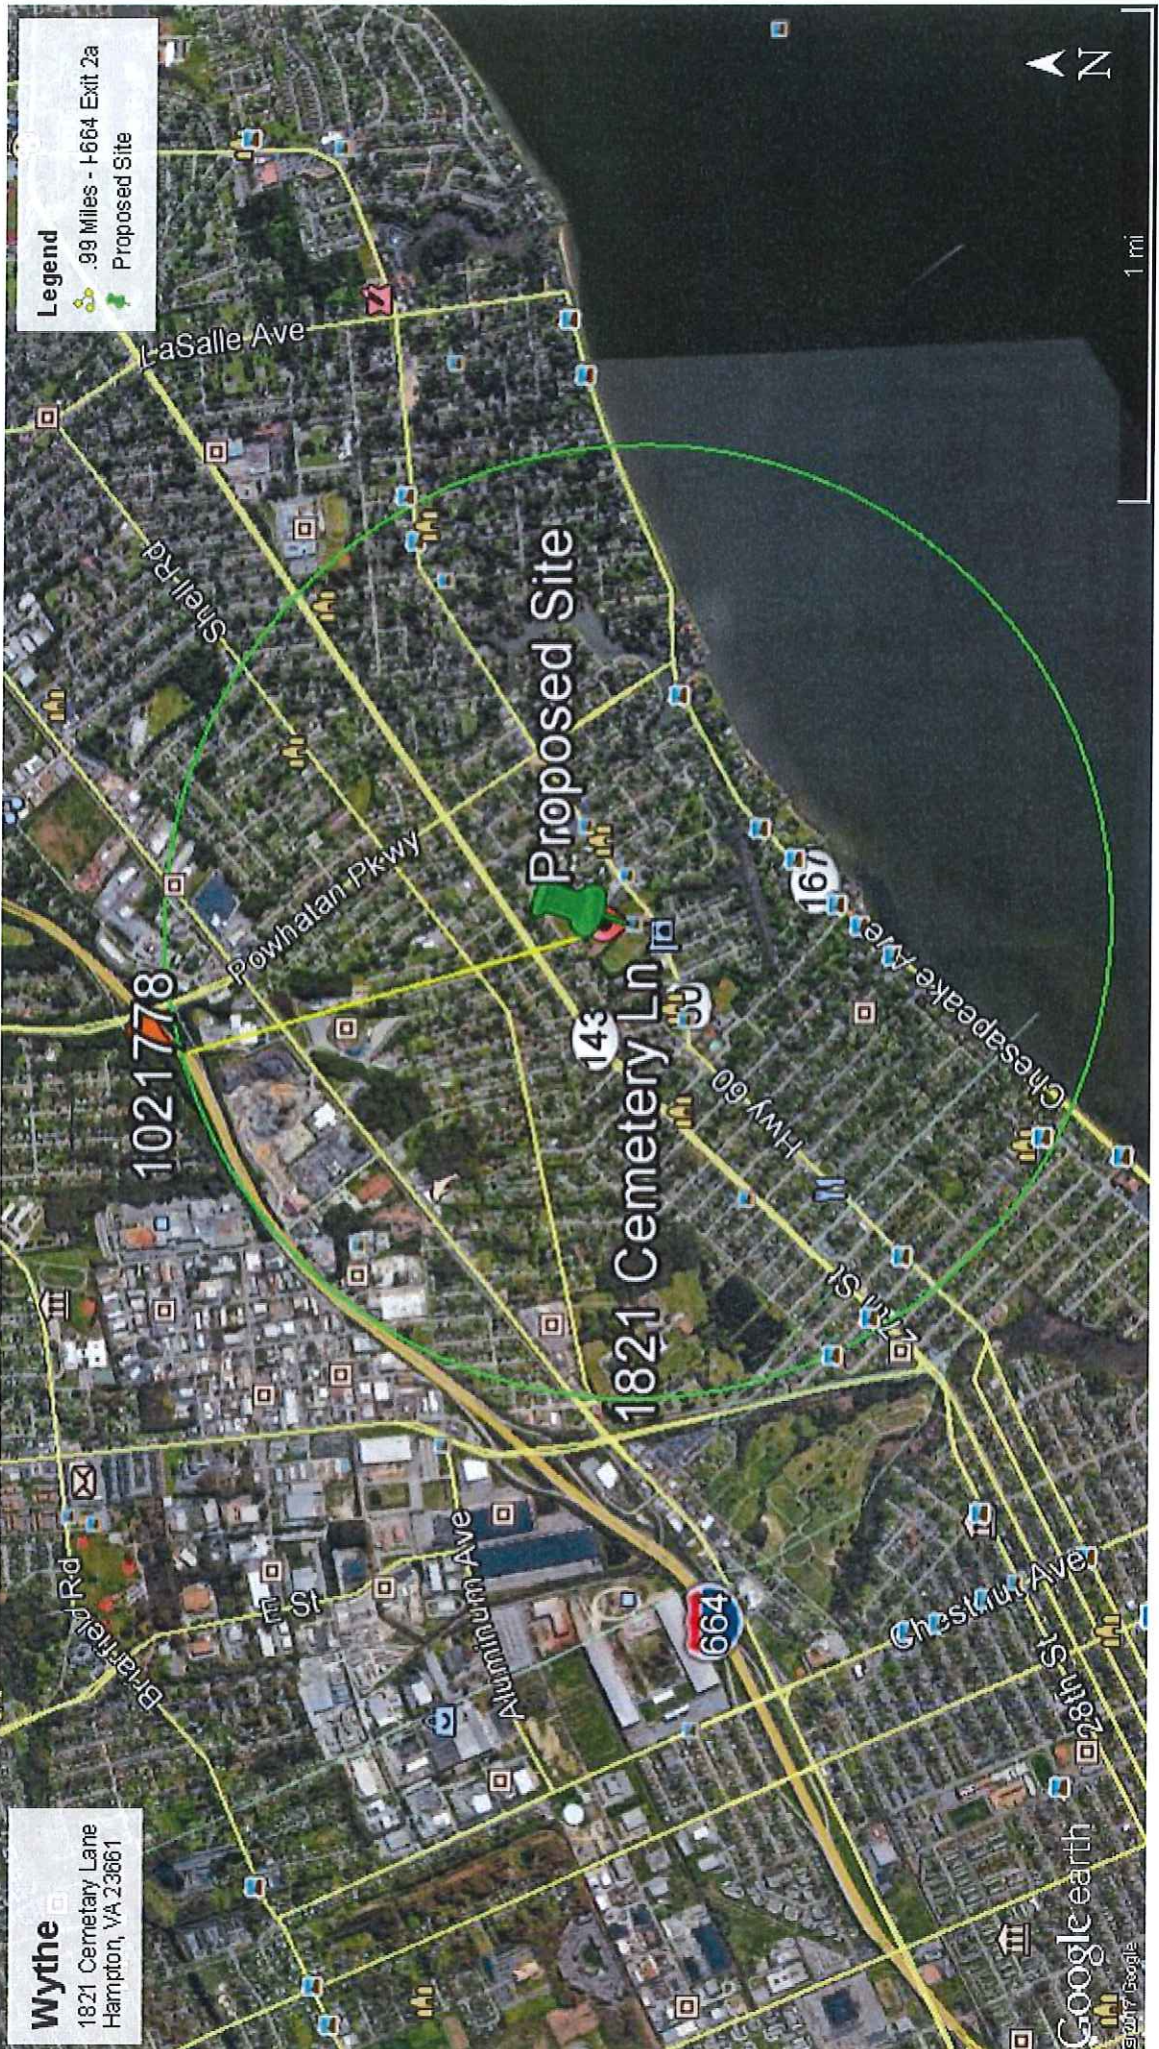

**COLLOCATION MAP (SHOWING  
LACK OF COLLOCATION  
OPPORTUNITIES)**

**SECTION 20-5.1(4)(a)(iv)**

**Wythe**  
1821 Cemetery Lane  
Hampton, VA 23661

**Legend**  
0.99 Miles - I-664 Exit 2a  
Proposed Site

Google earth  
©2017 Google