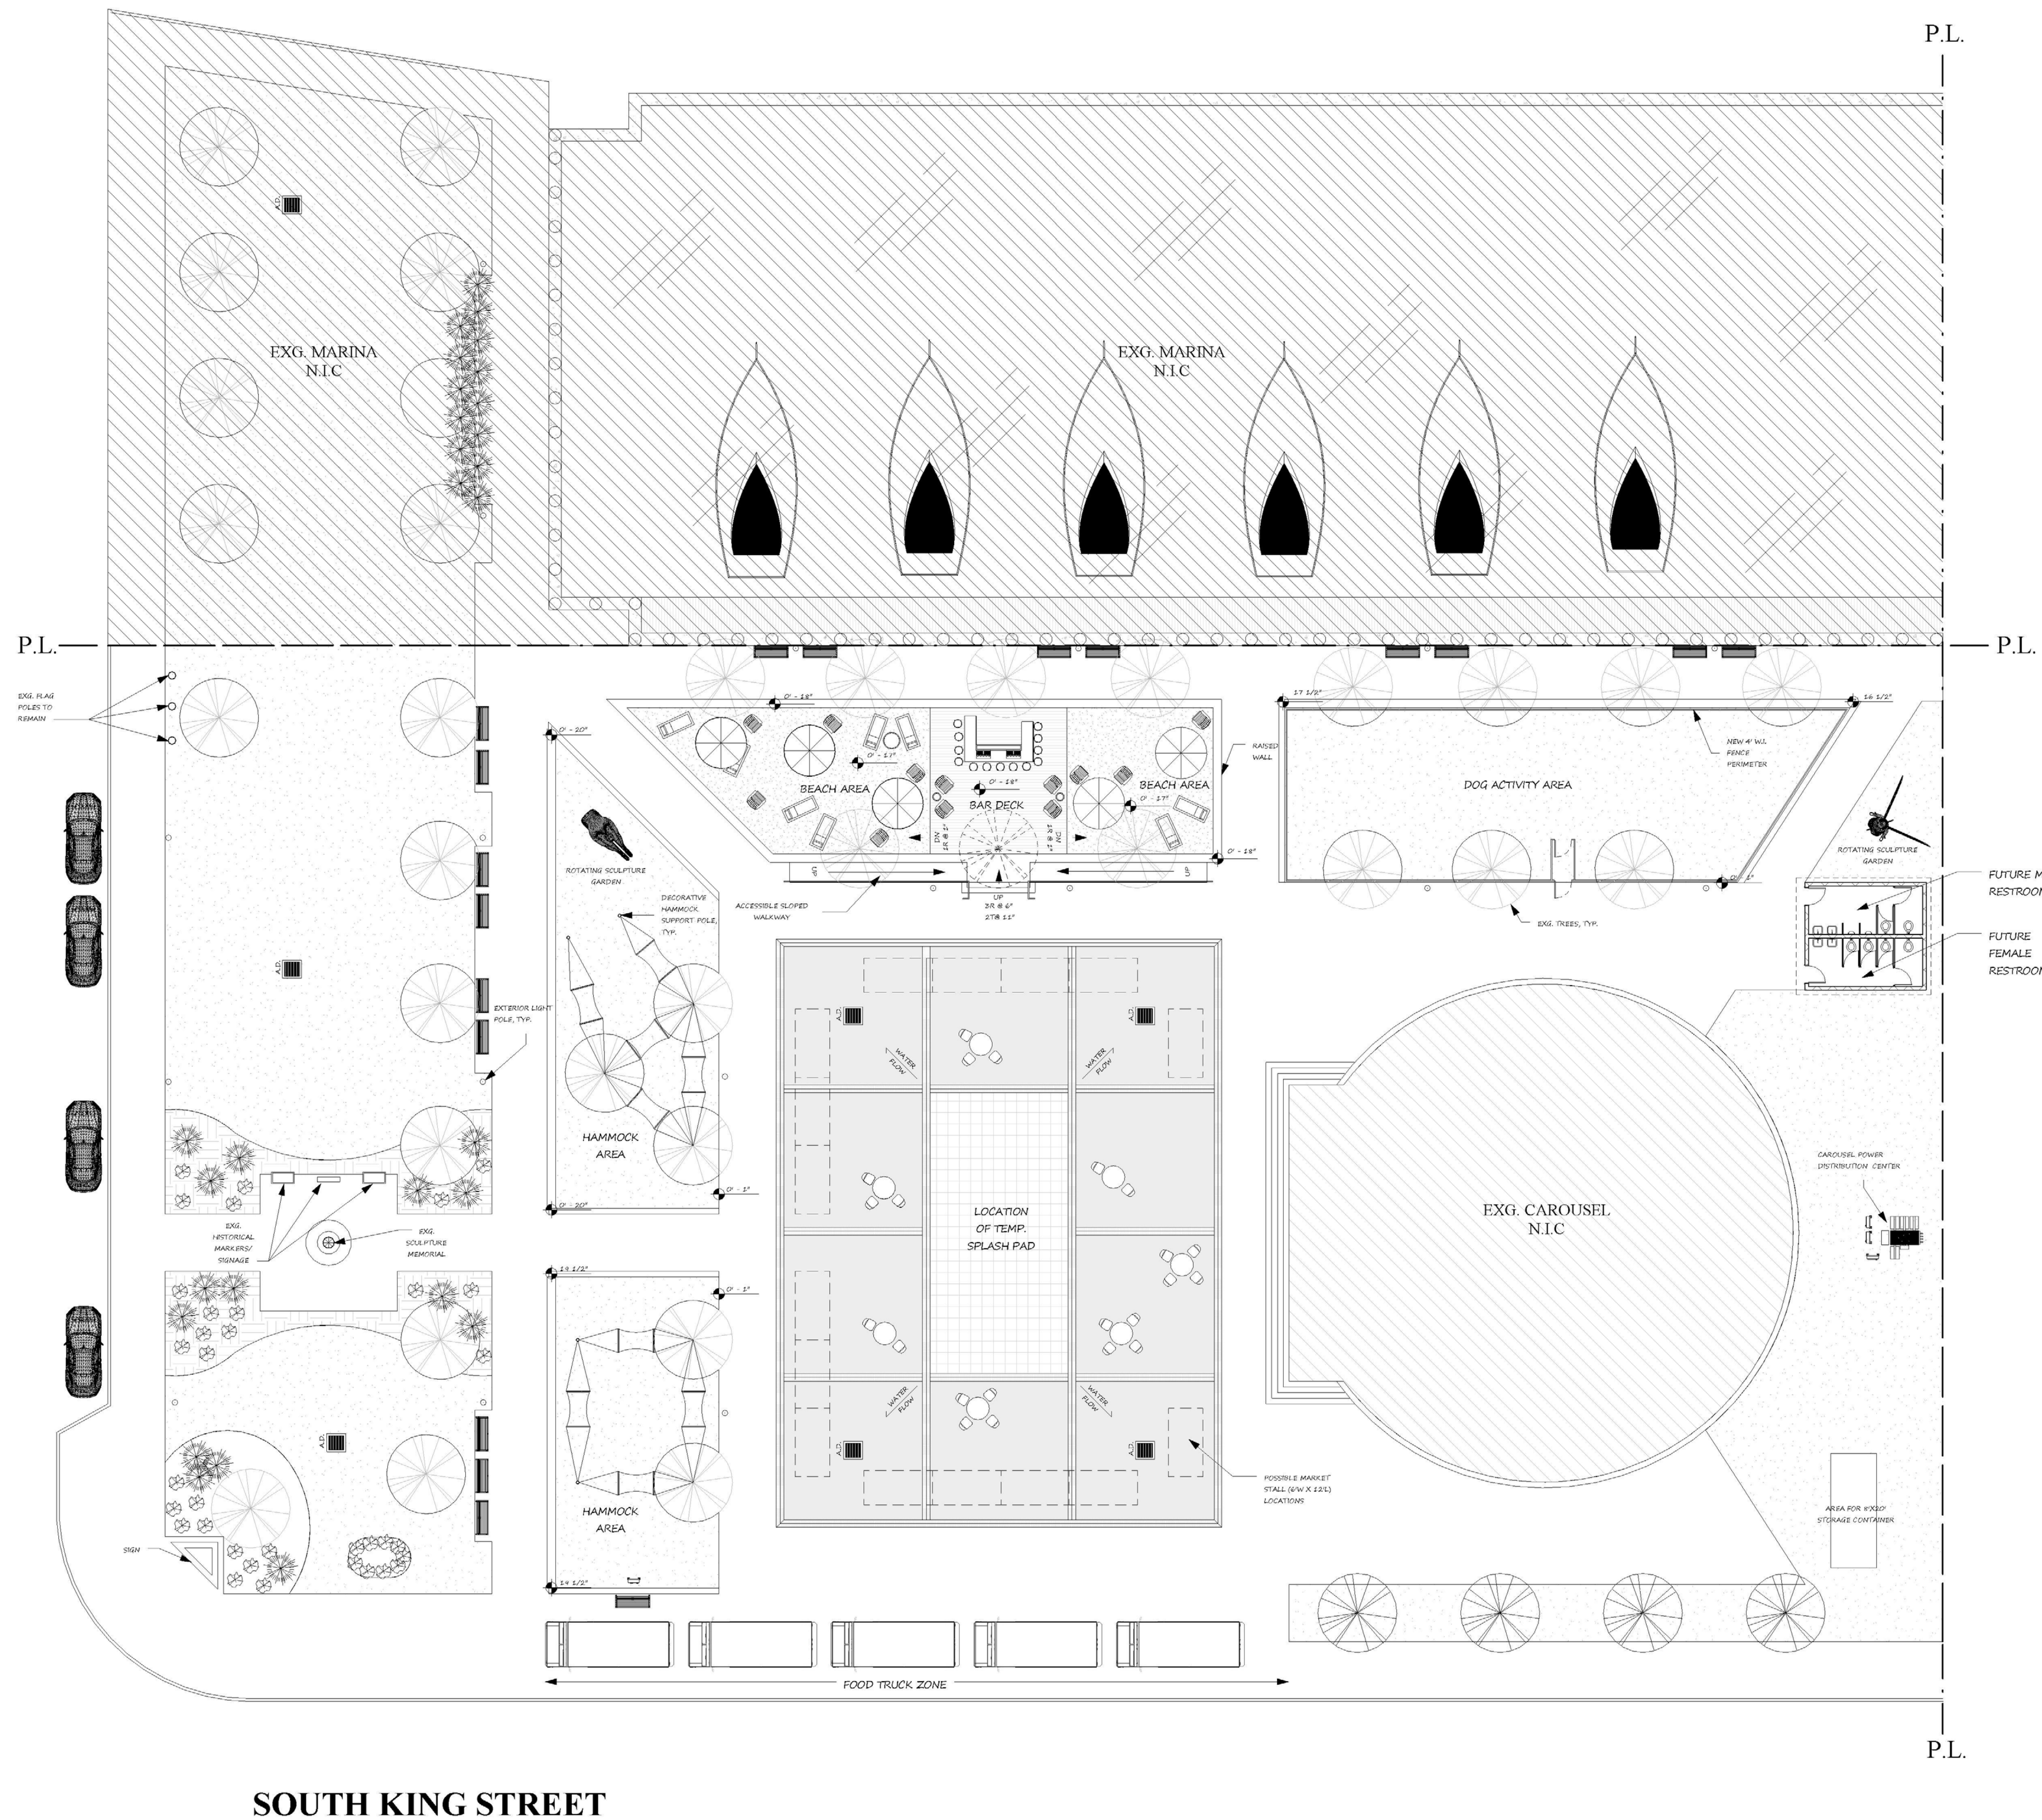

SETTLERS LANDING ROAD

SOUTH KING STREET

Q-DESIGN, P.L.C. reserves common law copyrights and other property rights in these designs, which are not to be reproduced, changed, or copied in any form or manner whatsoever not assigned to any third party without first obtaining expressed written consent.

NO.	DATE	ISSUE
	01/11/17	For Client Meeting
	01/18/17	For Prelim. Pricing
	05/05/17	Revised For DHDP Use

CAROUSEL PARK
 602 Settler's Landing Rd, Hampton, VA 23669
 Proposed Site Conditions

Preliminary/
 Not For
 Construction