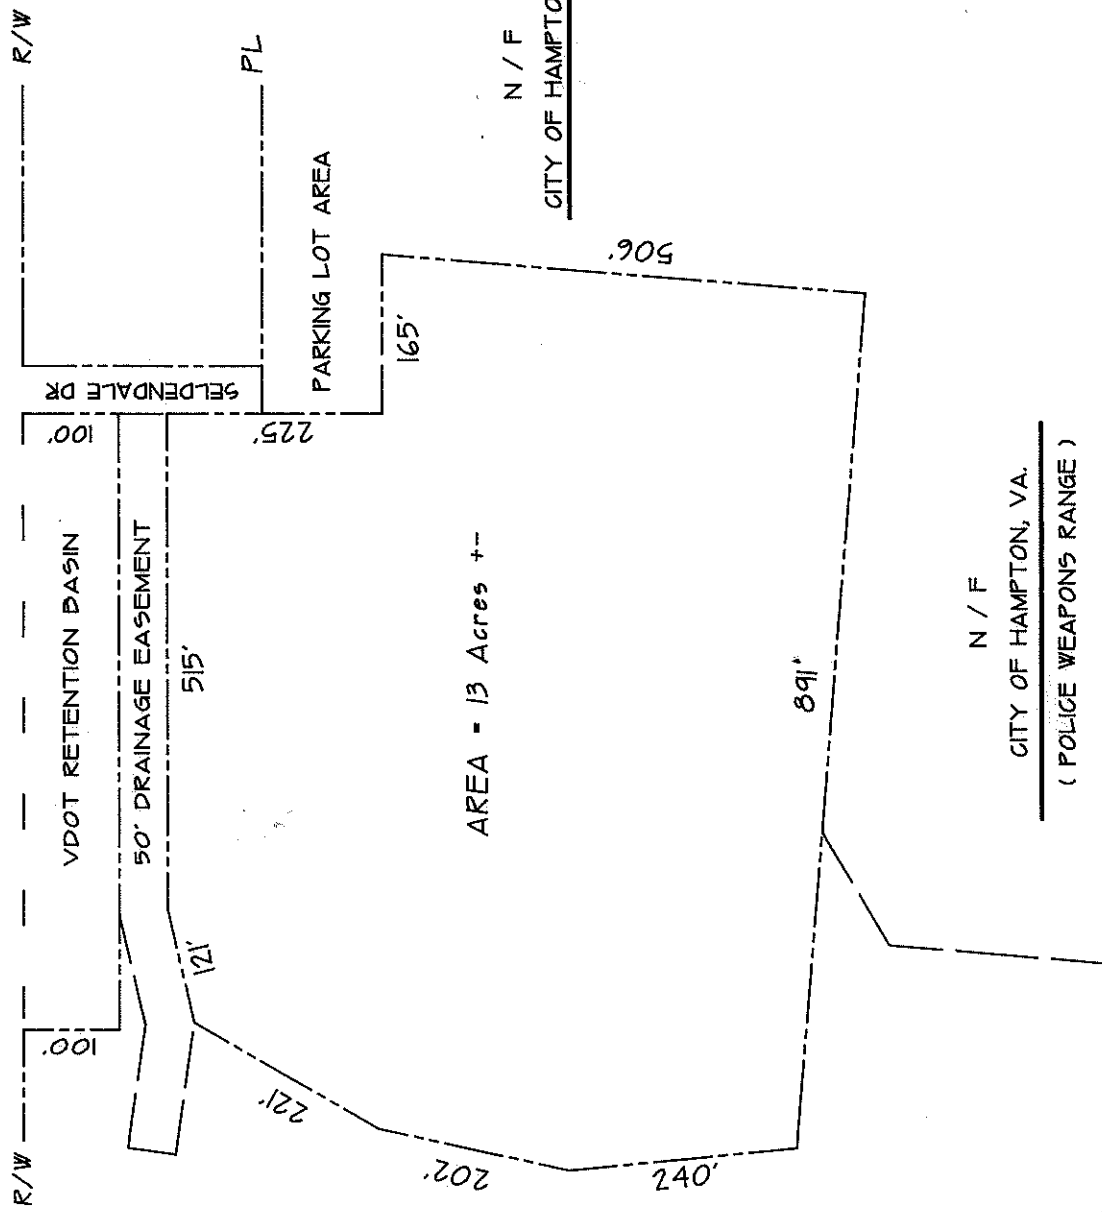

W. MERCURY BLVD.

GRAPHIC SCALE

PLAT SHOWING: PROPERTY OF THE  
CITY OF HAMPTON, VA.  
BEING LEASED TO:

**PENINSULA DRIVING RANGE**  
PROPERTY LOCATED ON SELDENDALE DR.  
CITY OF HAMPTON, VIRGINIA

*James F. Whitley*  
CITY ENGINEER - JAMES F. WHITLEY, P.E.  
DEPARTMENT OF PUBLIC WORKS - ENGINEERING

DRAWN BY: TWC      DATE: April 17, 1996

SCALE: 1" = 200'