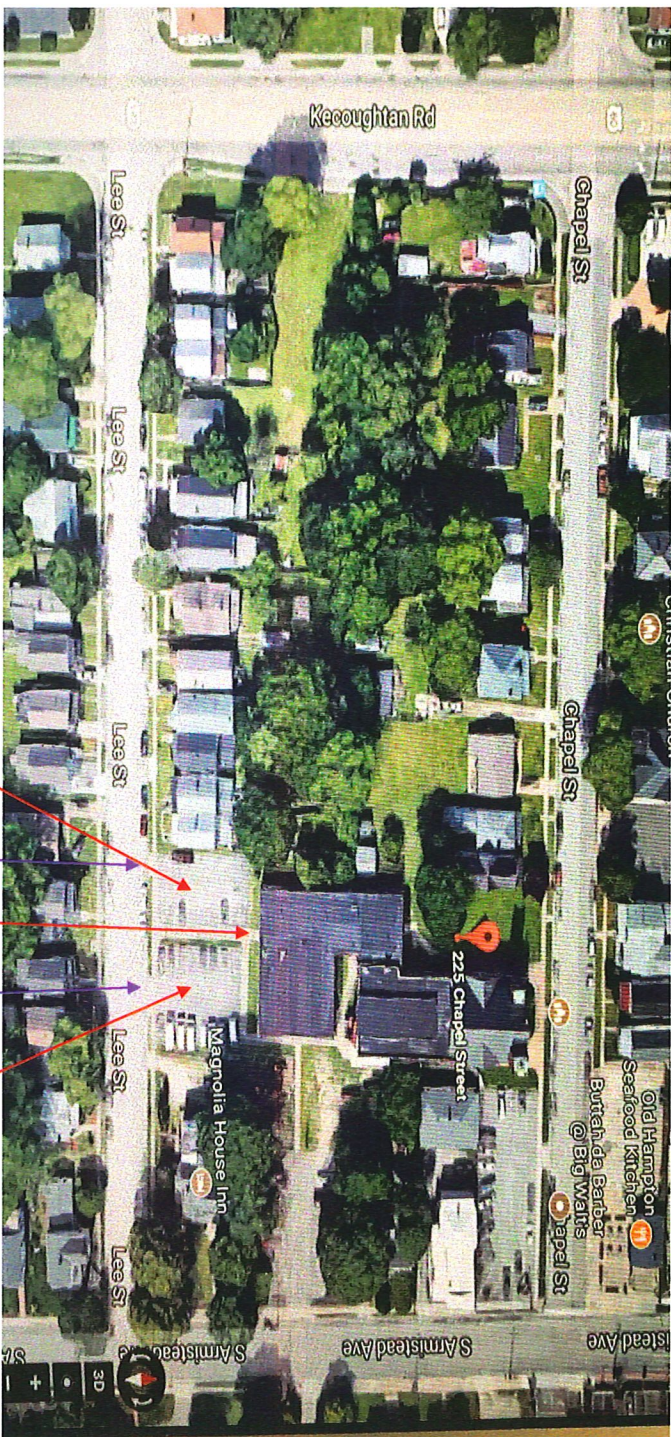

# 225/227 Chapel Street

- Parking Lot
- Building Entrance
- Parking Lot
- Entrance/Exit Parents dropping Off children
- Entrance/Exit Parents dropping Off children

ODD ELEM FLOOR

SEP 5 1 50 PM

RECEIVED