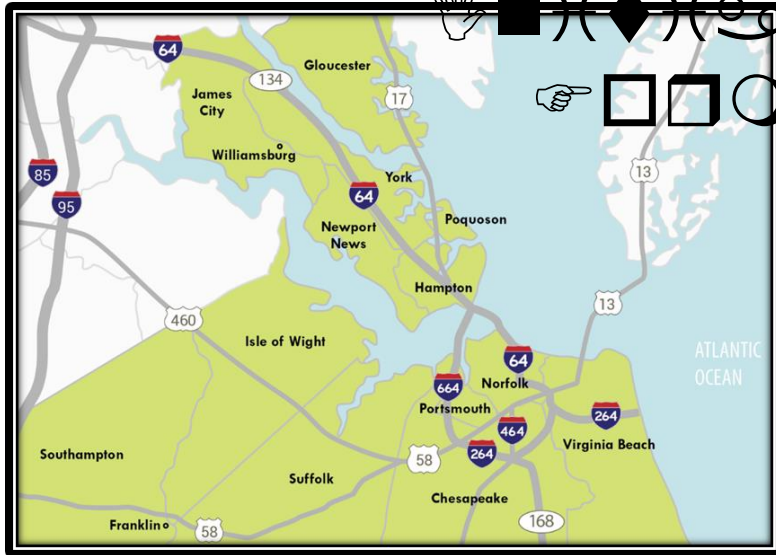

# SOUTHEASTERN VIRGINIA REGIONAL WORKFORCE COLLABORATIVE

Powered by

HAMPTONROADS  
**WORKFORCECOUNCIL**

GREATER PENINSULA  
**WORKFORCE BOARD**

# A UNIFIED APPROACH TO WORKFORCE DEVELOPMENT

HAMPTONROADS  
WORKFORCECOUNCIL

GREATER PENINSULA  
WORKFORCE BOARD

 Hampton Roads Workforce Council  
 Local Workforce Development Area  
 16

Chesapeake, Franklin, Norfolk,  
 Portsmouth, Suffolk Virginia Beach,  
 Isle of Wight, Southampton

Greater Peninsula Workforce Board  
 Local Workforce Development Area  
 14

Hampton, Newport News, Poquoson,  
 Williamsburg, Gloucester County,  
 James City County, York County

**THE SOUTHEASTERN VIRGINIA  
 REGIONAL WORKFORCE COLLABORATIVE**