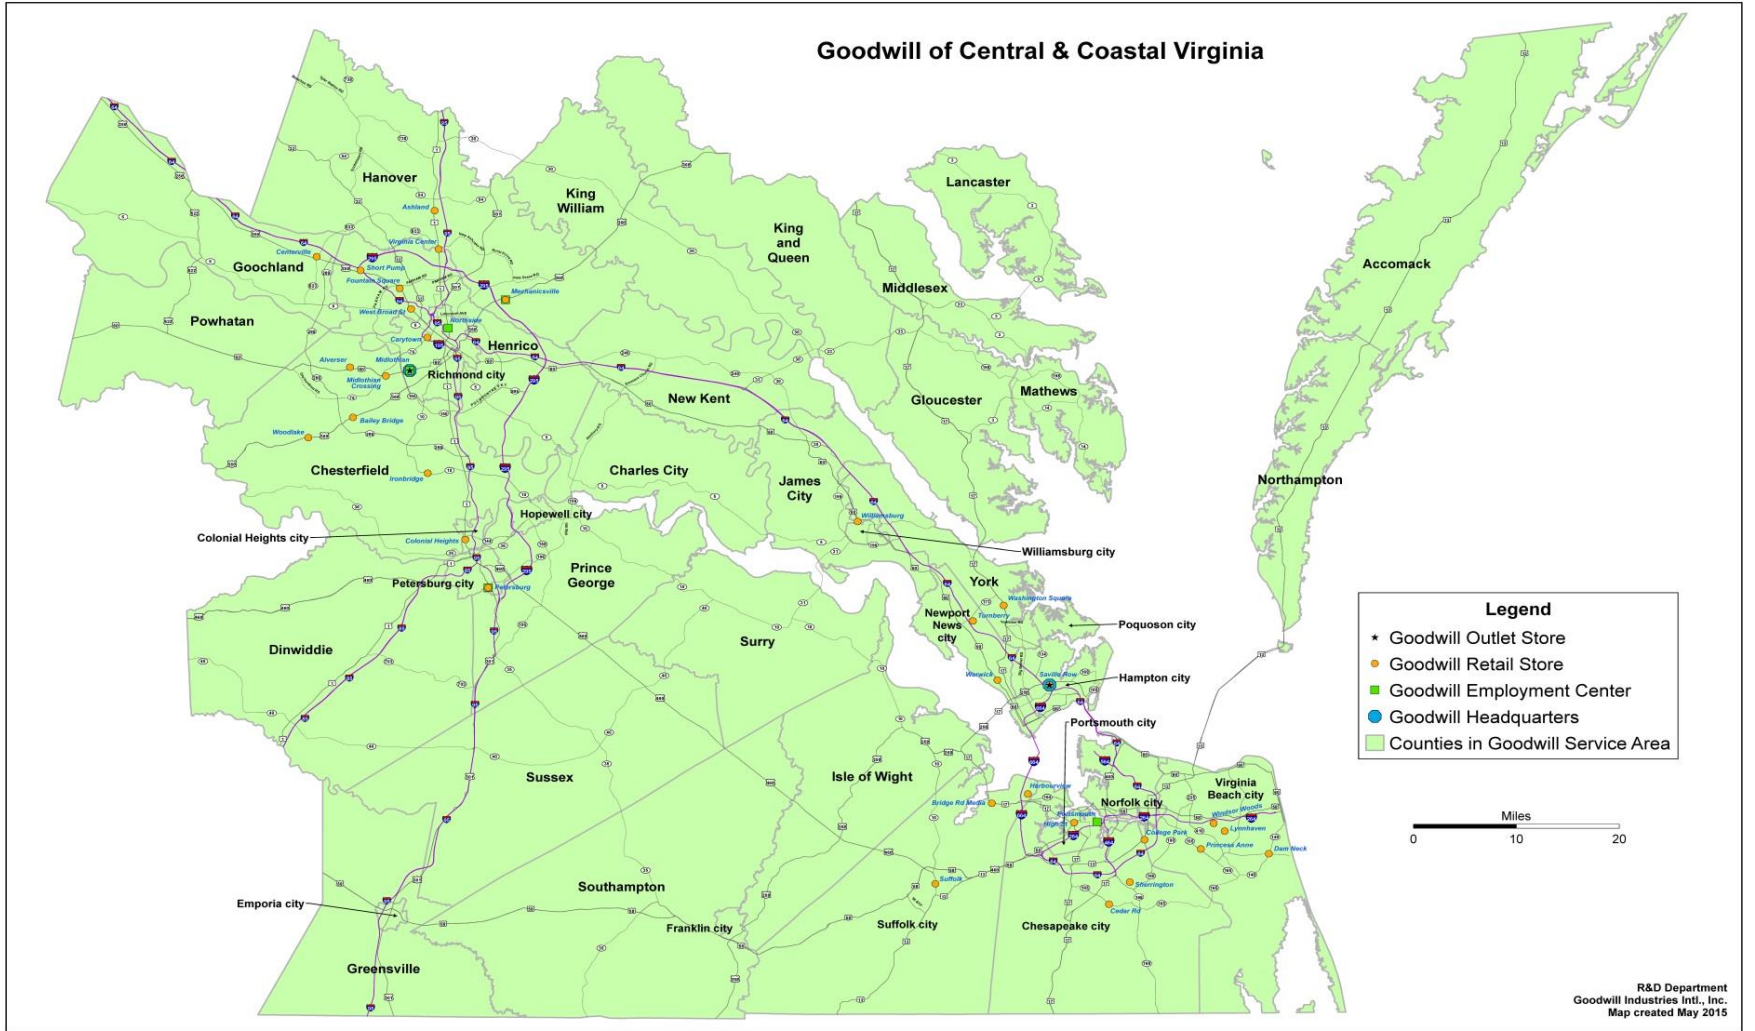

Our Mission:

Our mission is changing lives, helping people help themselves through the power of work.

Our Territory

Goodwill of Central & Coastal Virginia

Dynamic Social Enterprise

34

Stores & Outlets

14