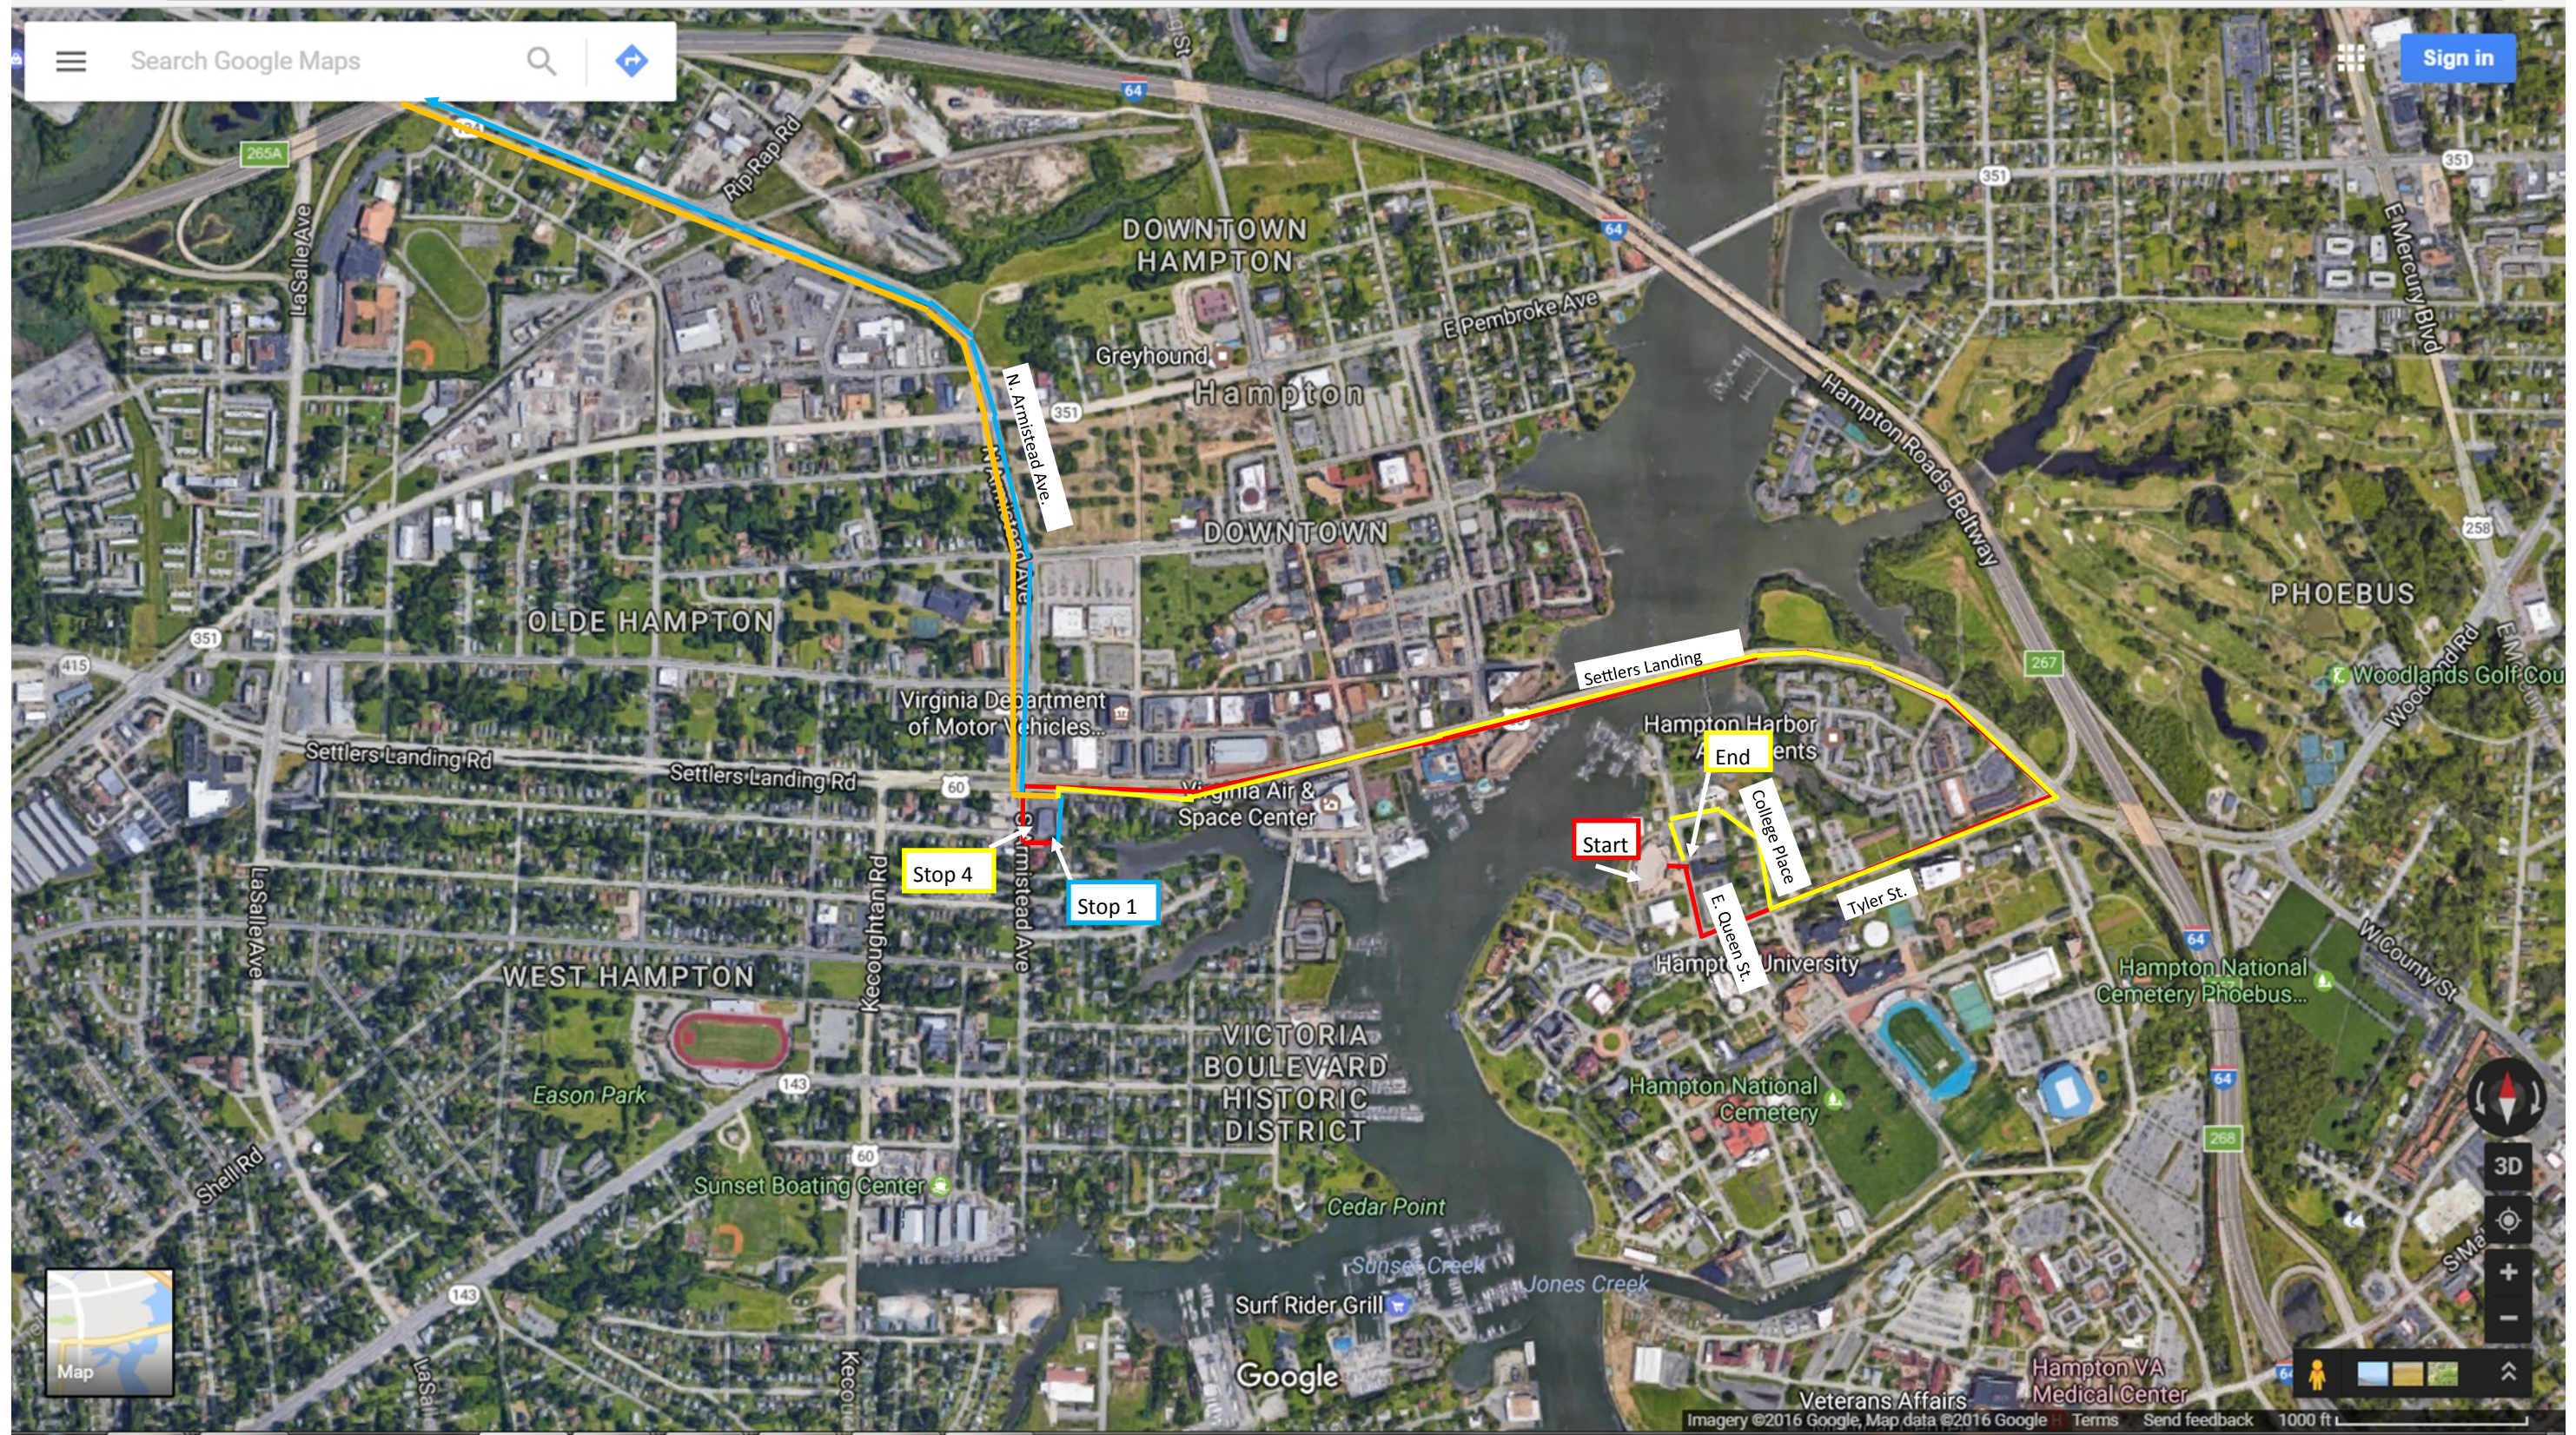

Search Google Maps

Sign in

Navigation controls including a compass, 3D view toggle, and zoom in (+) and zoom out (-) buttons.