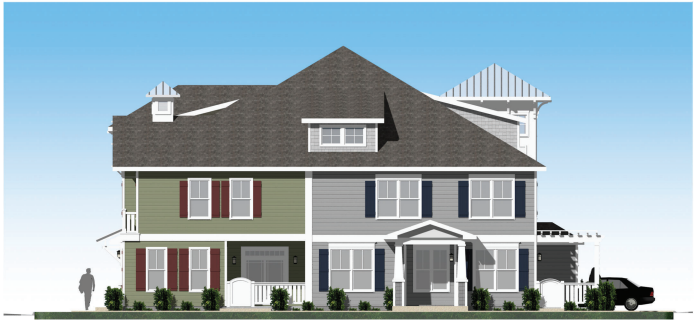

A FRONT ELEVATION
 Scale: 1/8" = 1'-0"

B RIGHT ELEVATION
 Scale: 1/8" = 1'-0"

C REAR ELEVATION
 Scale: 1/8" = 1'-0"

D LEFT ELEVATION
 Scale: 1/8" = 1'-0"

Fiveplex Coastal Elevations @ New Market

A FRONT ELEVATION - "A"
 Scale: 1/8" = 1'-0"

B LEFT ELEVATION - "B"
 Scale: 1/8" = 1'-0"

Tenplex Coastal Elevations

C REAR ELEVATION - "C"
 Scale: 1/8" = 1'-0"

D RIGHT ELEVATION - "D"
 Scale: 1/8" = 1'-0"