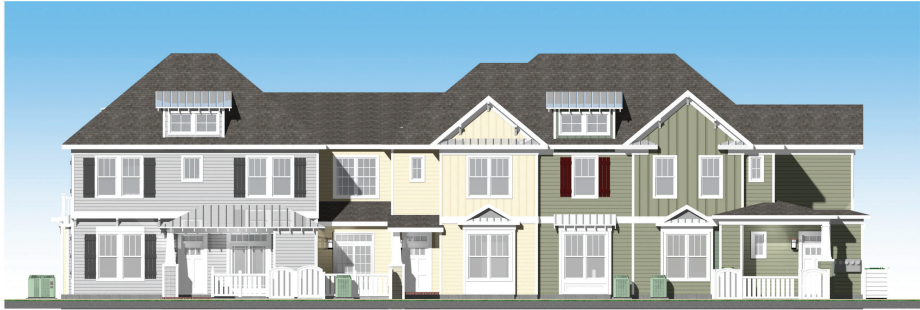

A FRONT ELEVATION
 Scale: 1/8" = 1'-0"

B RIGHT ELEVATION
 Scale: 1/8" = 1'-0"

C REAR ELEVATION
 Scale: 1/8" = 1'-0"

D LEFT ELEVATION
 Scale: 1/8" = 1'-0"

Fiveplex Coastal Elevations @ New Market

A FRONT ELEVATION - "A"
 Scale: 1/8" = 1'-0"

B LEFT ELEVATION - "B"
 Scale: 1/8" = 1'-0"

Tenplex Coastal Elevations

C REAR ELEVATION - "C"
 Scale: 1/8" = 1'-0"

D RIGHT ELEVATION - "D"
 Scale: 1/8" = 1'-0"