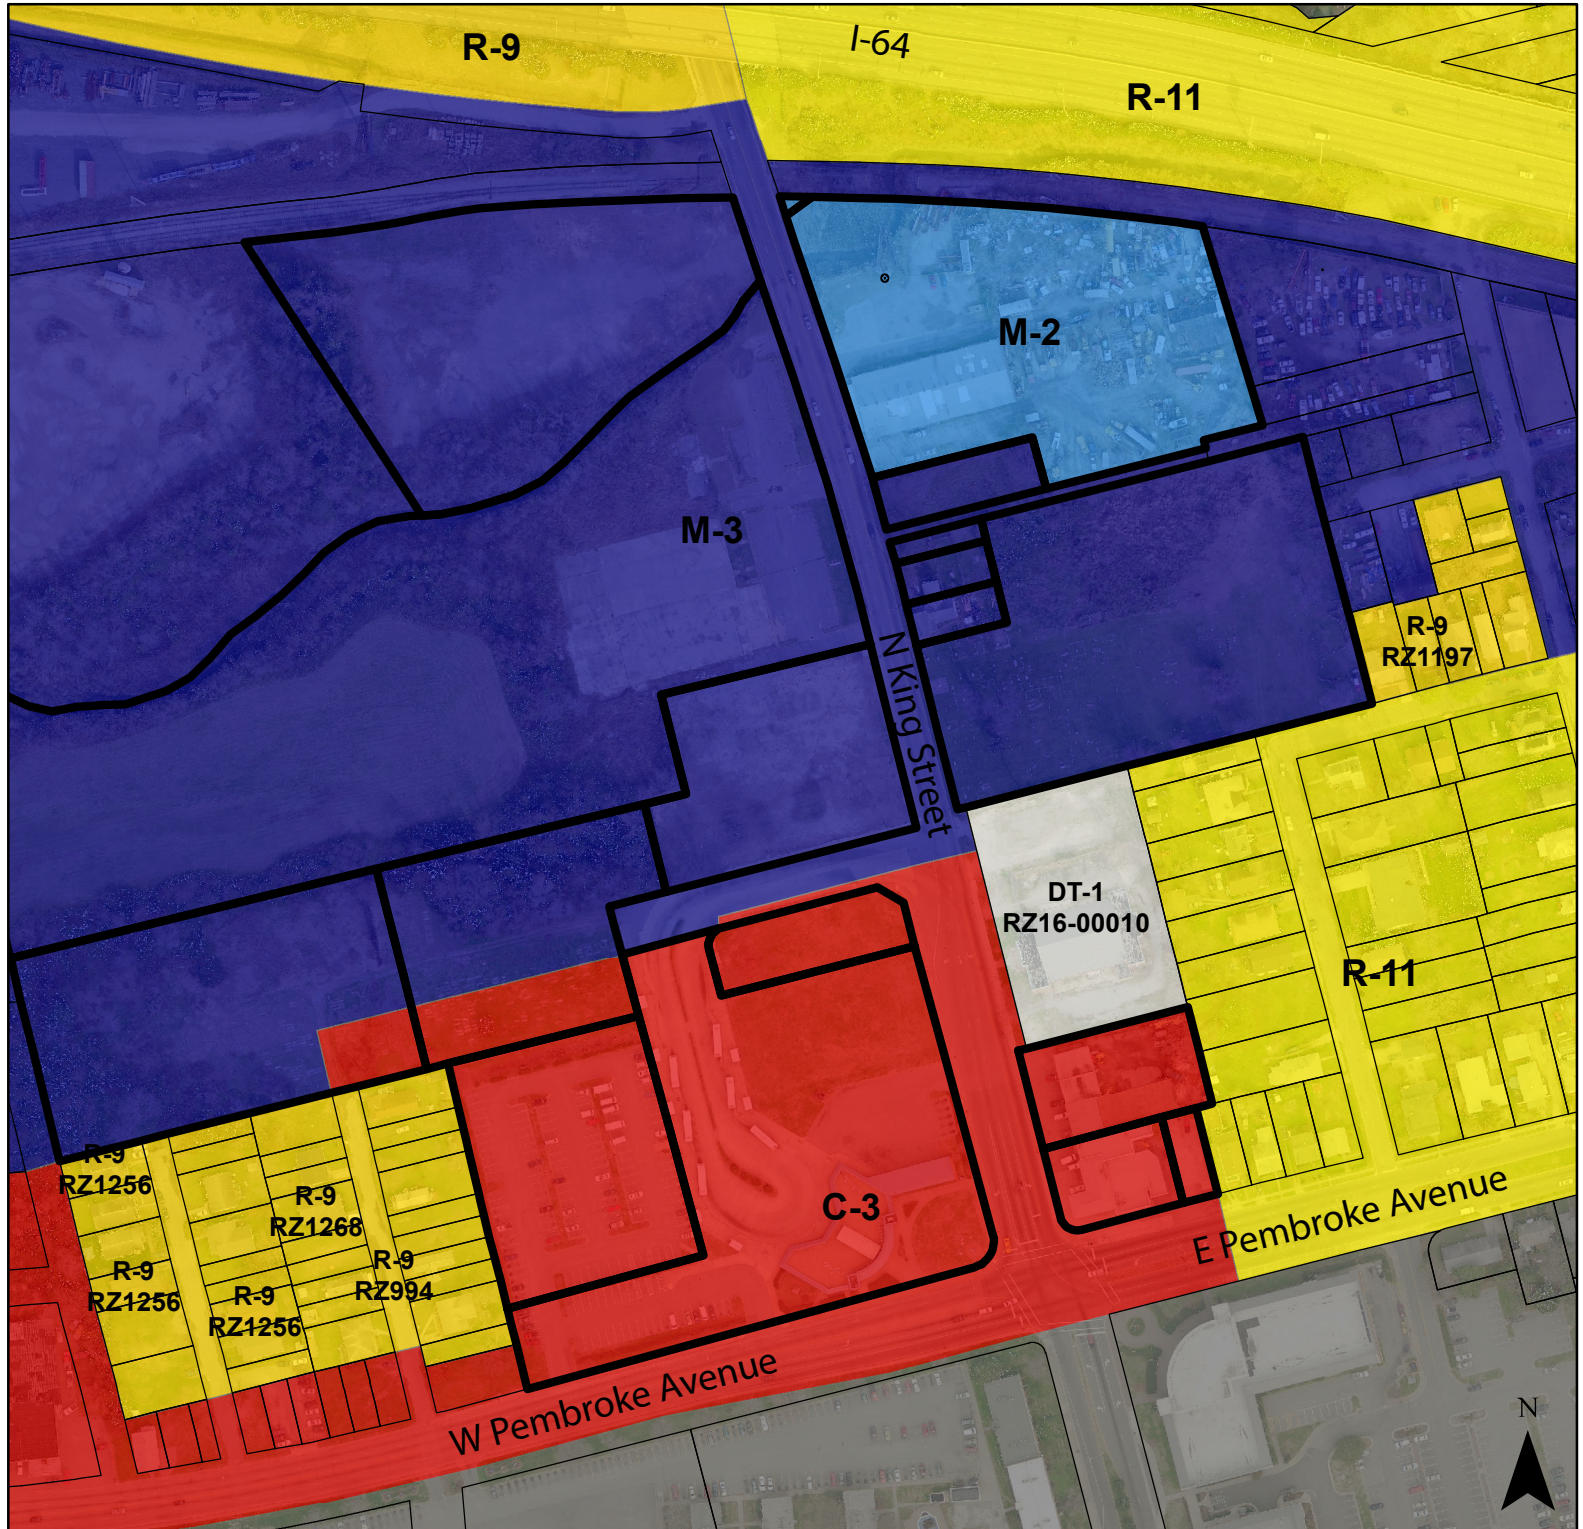

Downtown Comprehensive Rezoning Current Zoning

Legend

- Subject Parcels
- C-3
- M-2
- M-3
- DT-1
- R-11
- R-9
- DT-3