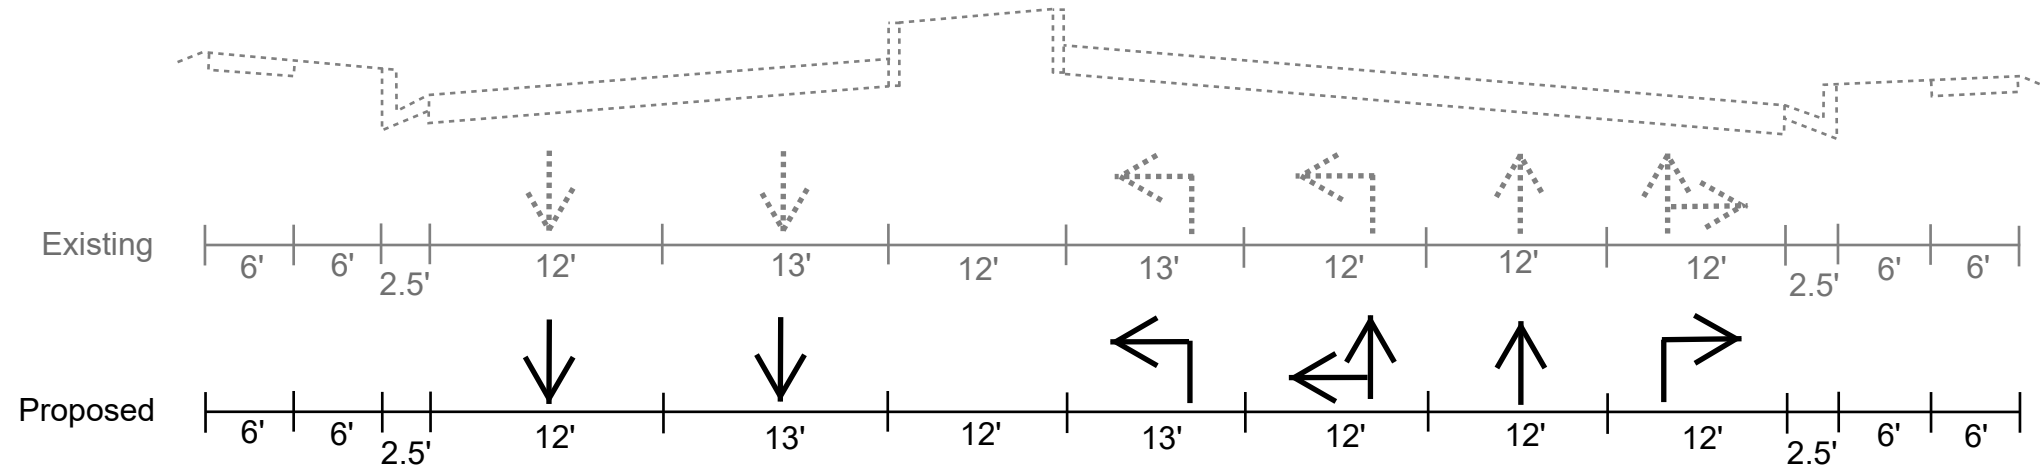

Coliseum Drive (South of Pine Chapel Road)