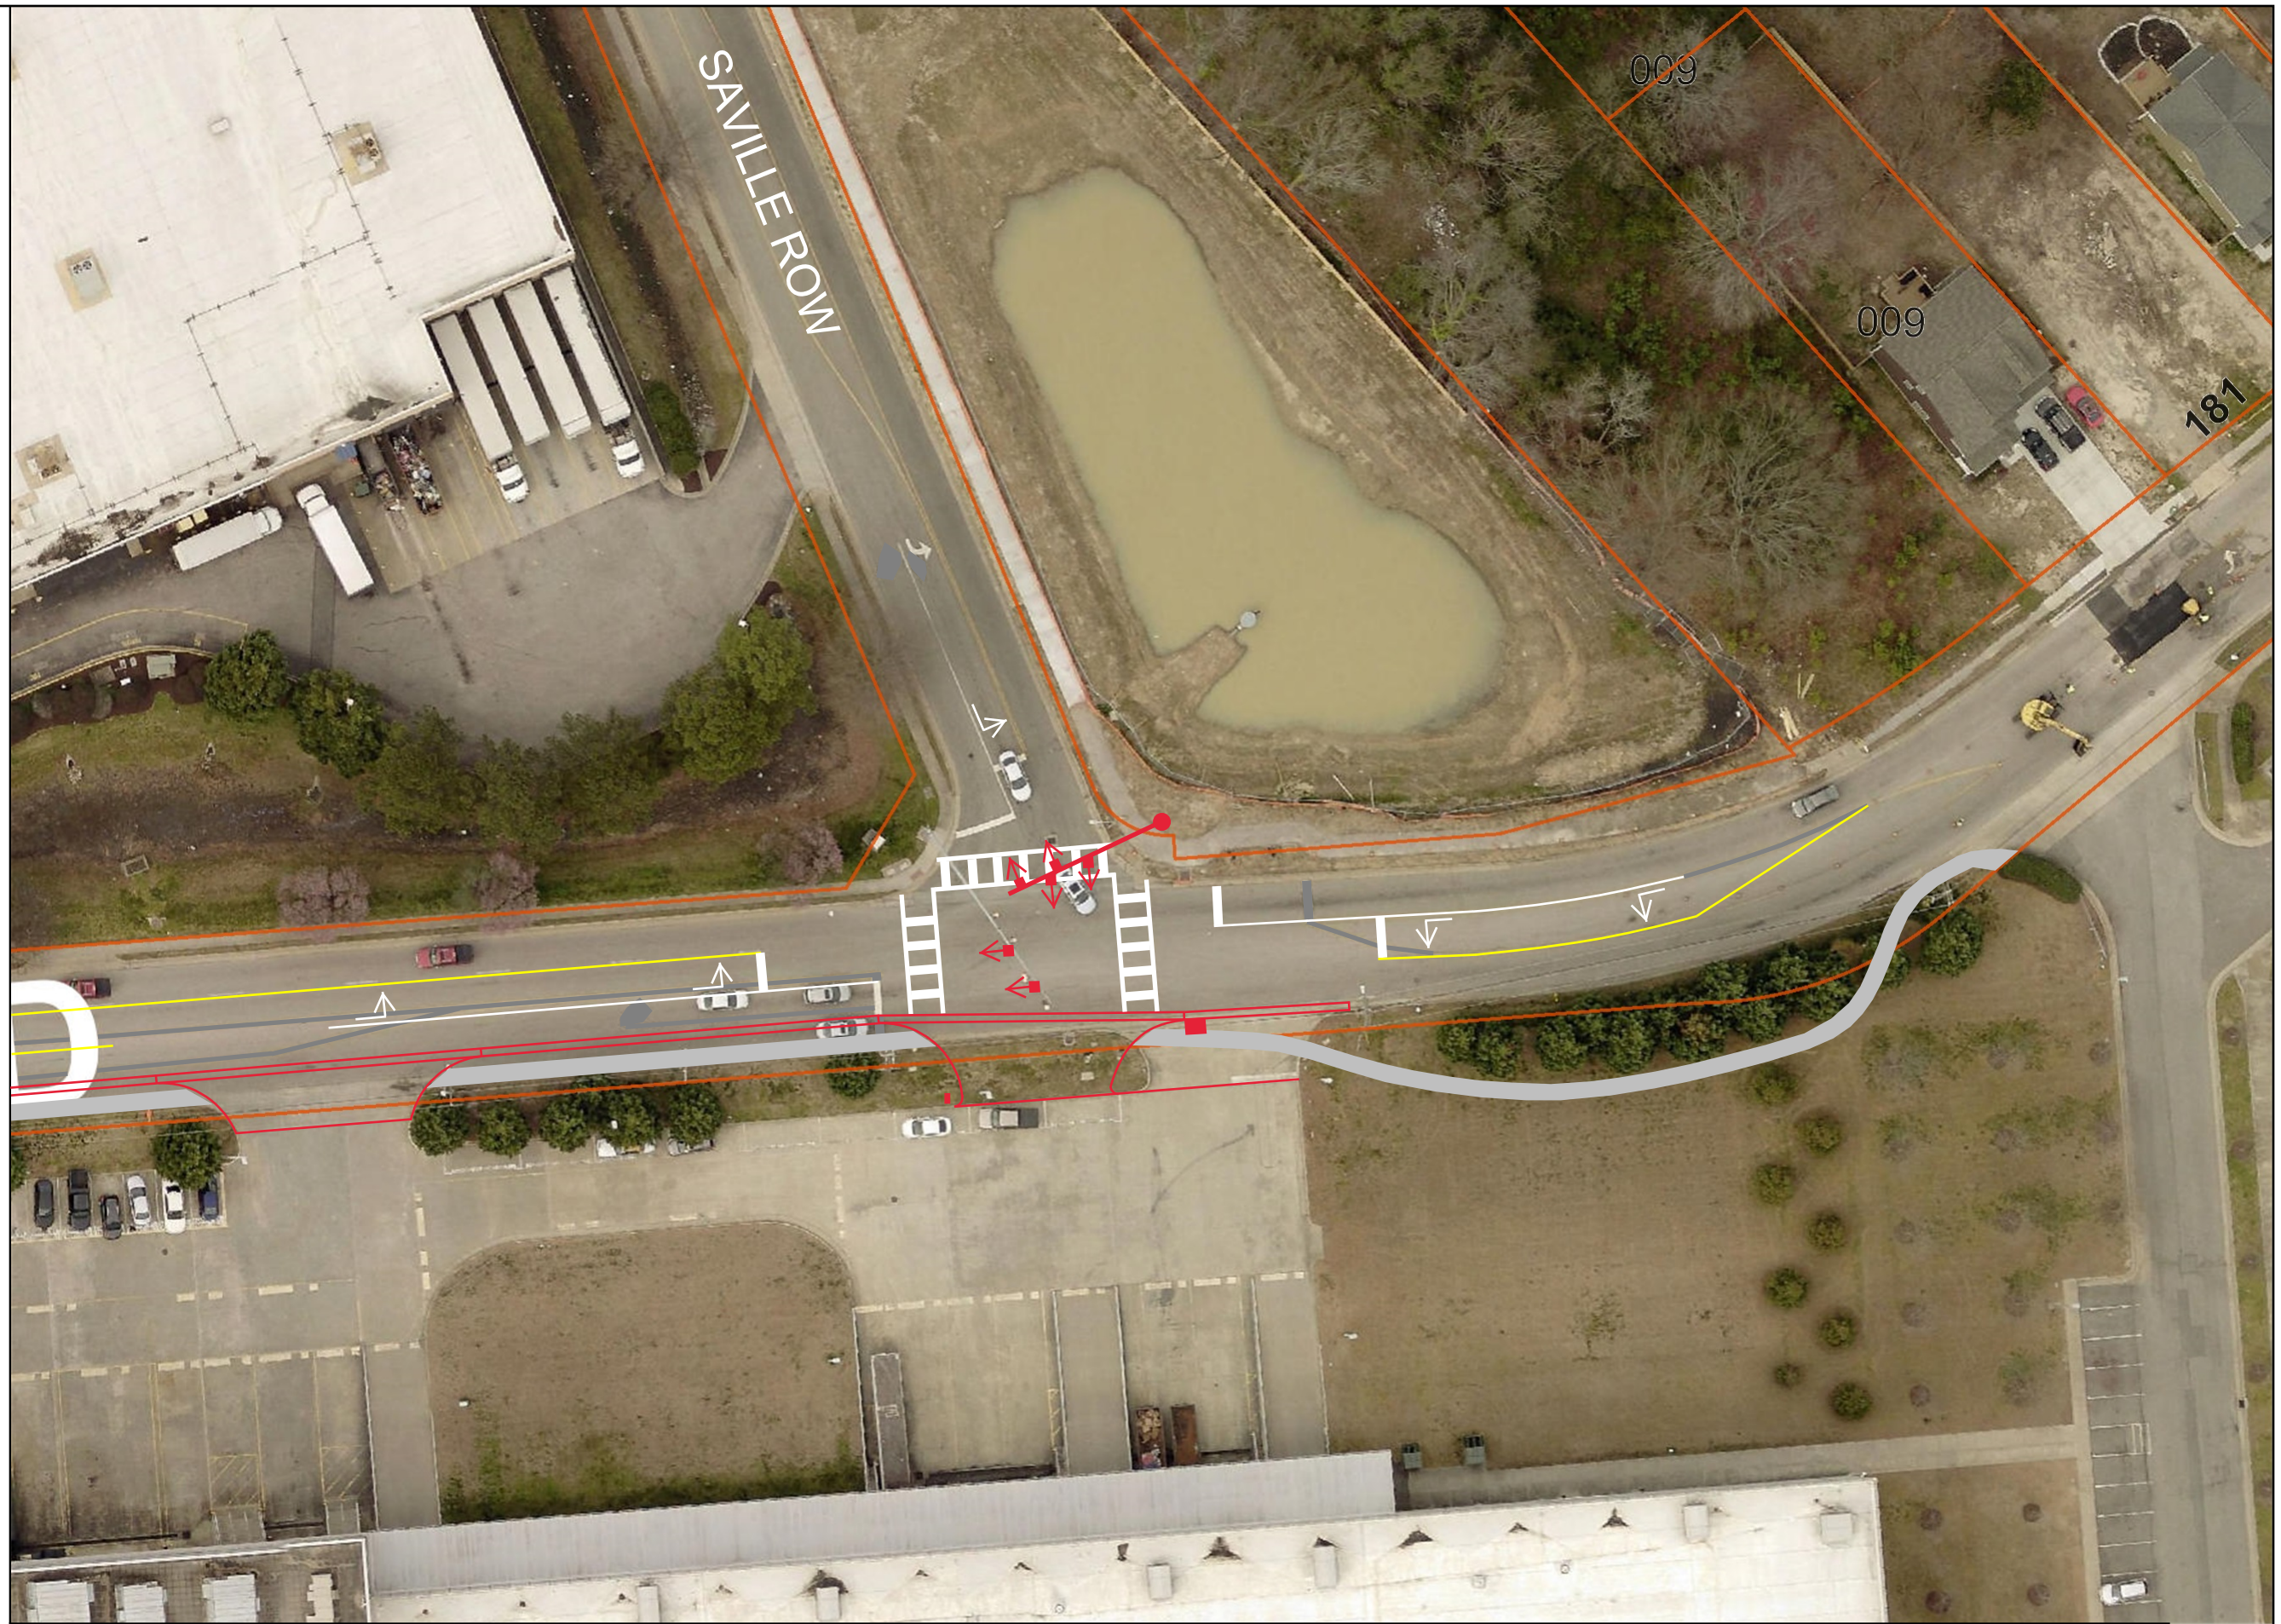

Title: Pine Chapel Road Corridor Improvements - Sheet 1 (Coliseum Drive Intersection)

Date: 5/27/2021

DISCLAIMER: This drawing is neither a legally recorded map nor a survey and is not intended to be used as such. The information displayed is a compilation of records, information, and data obtained from various sources, and City of Hampton is not responsible for its accuracy or how current it may be.

Title: Pine Chapel Road Corridor Improvements - Sheet 2 (Between Coliseum Drive & Saville Row)

Date: 5/27/2021

DISCLAIMER: This drawing is neither a legally recorded map nor a survey and is not intended to be used as such. The information displayed is a compilation of records, information, and data obtained from various sources, and City of Hampton is not responsible for its accuracy or how current it may be.

Coliseum Drive (South of Pine Chapel Road)

Pine Chapel Road (Commerce Drive to Coliseum Drive)

Pine Chapel Road (Coliseum Drive to Saville Row)