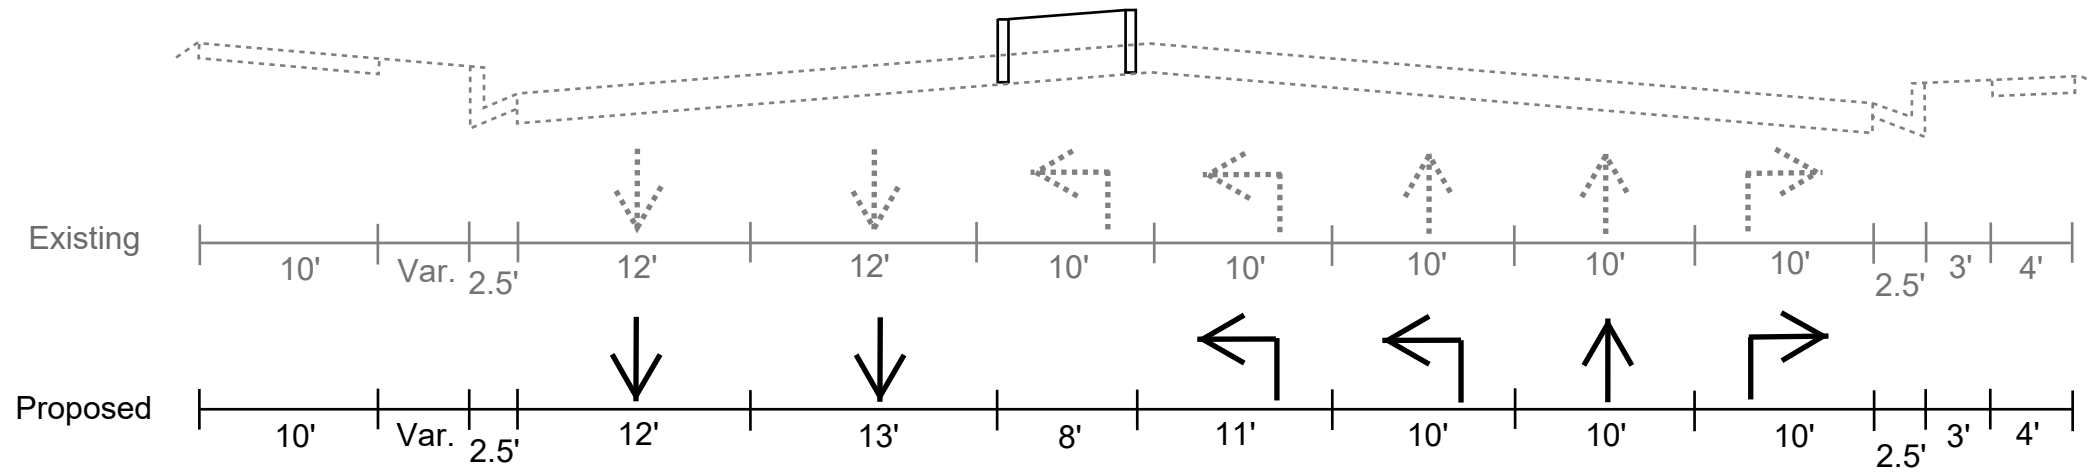

Pine Chapel Road (Commerce Drive to Coliseum Drive)