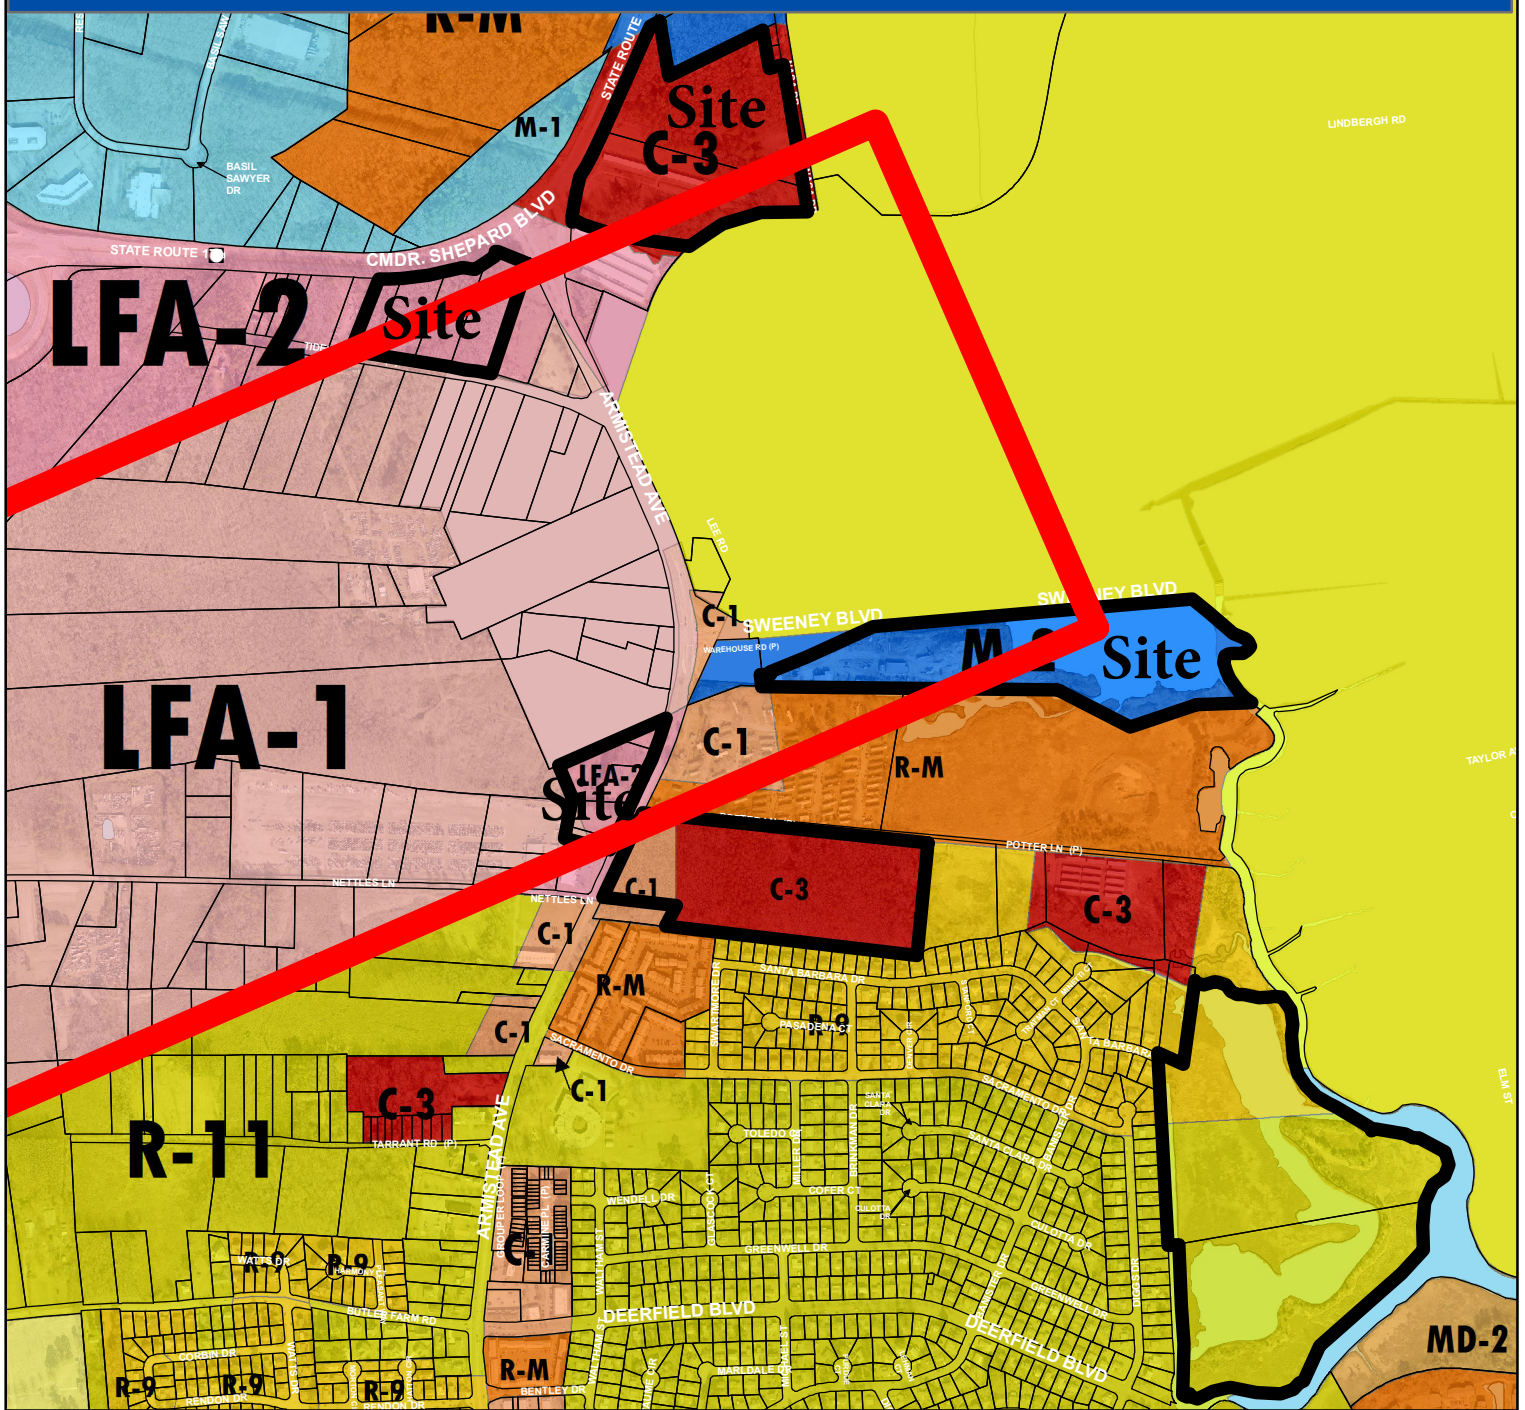

# LFA Comprehensive Rezoning

## Current Zoning

**HAMPTON VA**

Data Source:  
City of Hampton  
Planning and Zoning Administration Division

February 15, 2017

### Legend

-  AICUZ Crash Zone
-  Properties to be rezoned