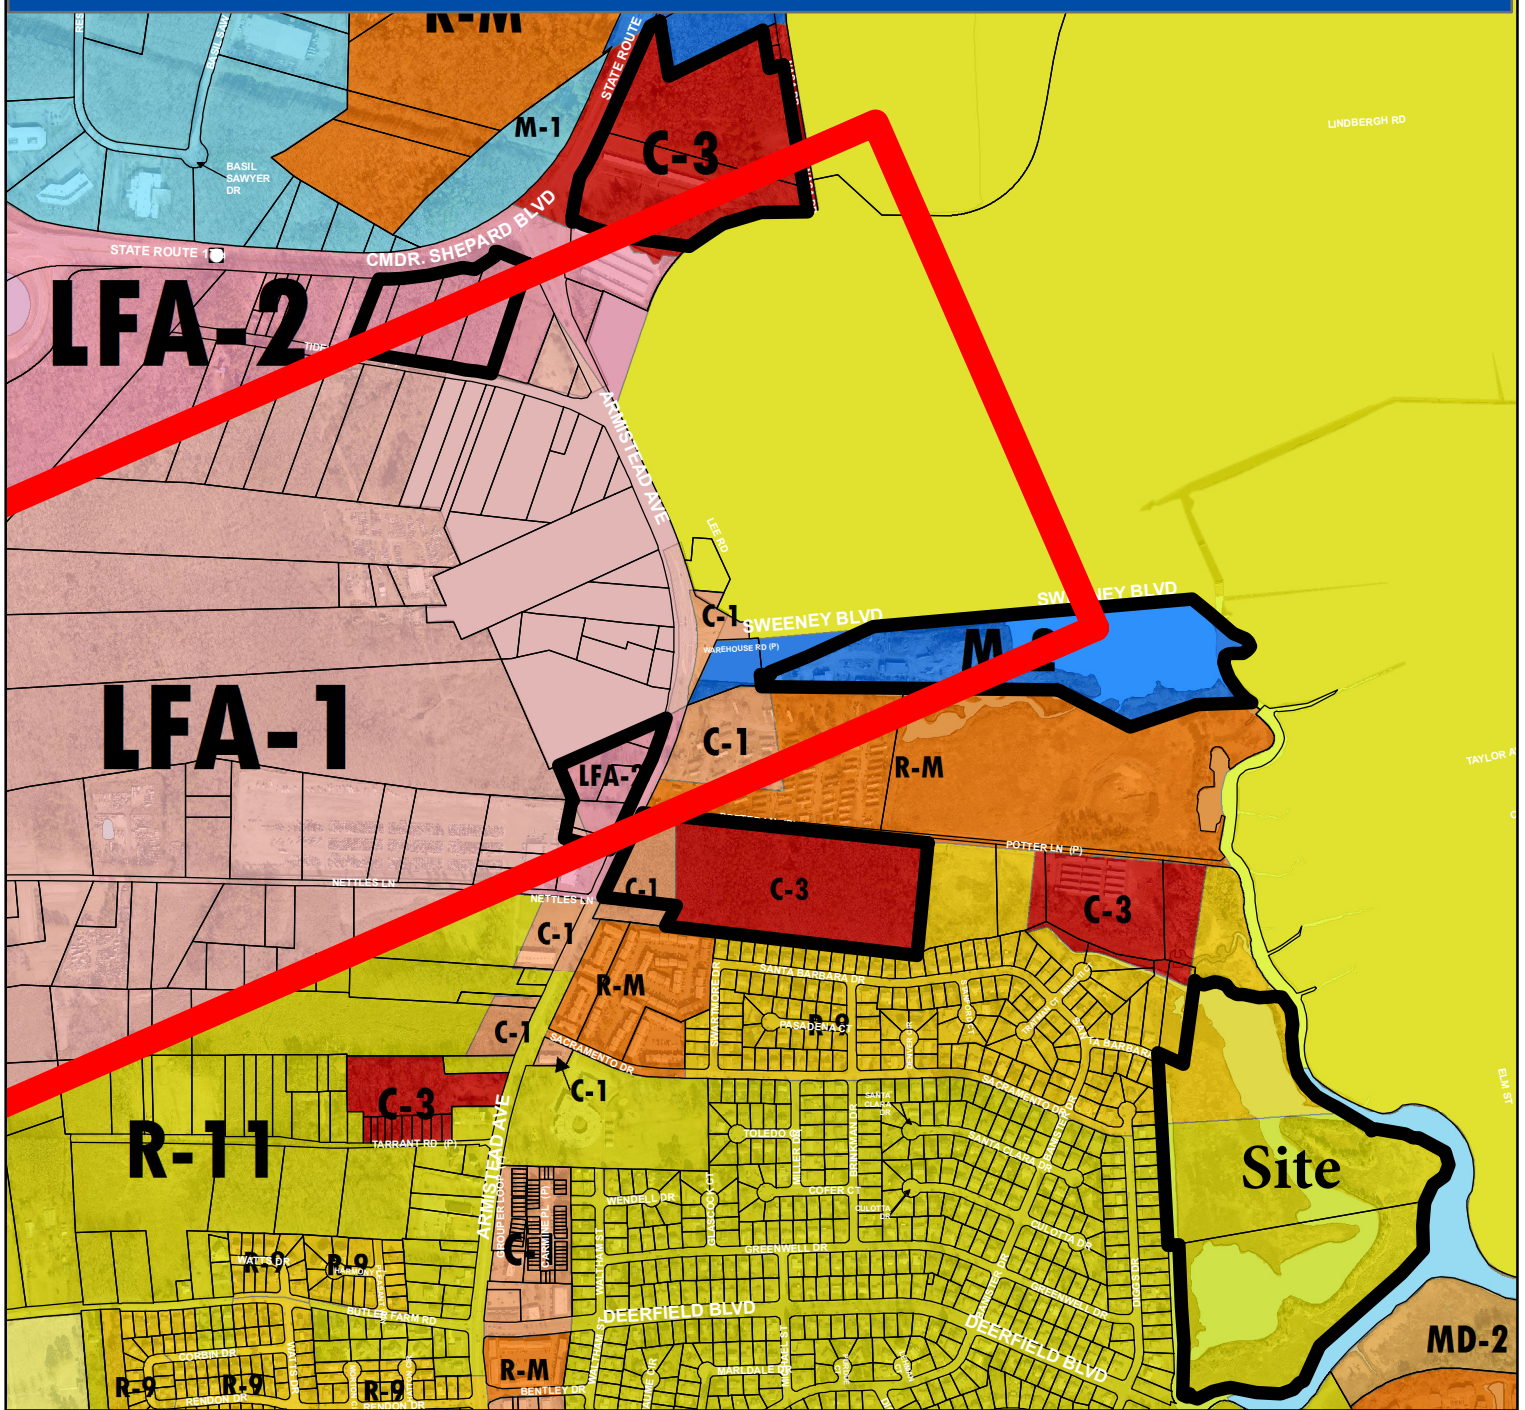

# LFA Comprehensive Rezoning

## Current Zoning

**HAMPTON VA**

Data Source:  
 City of Hampton  
 Planning and Zoning Administration Division

February 15, 2017

### Legend

-  AICUZ Crash Zone
-  Properties to be rezoned